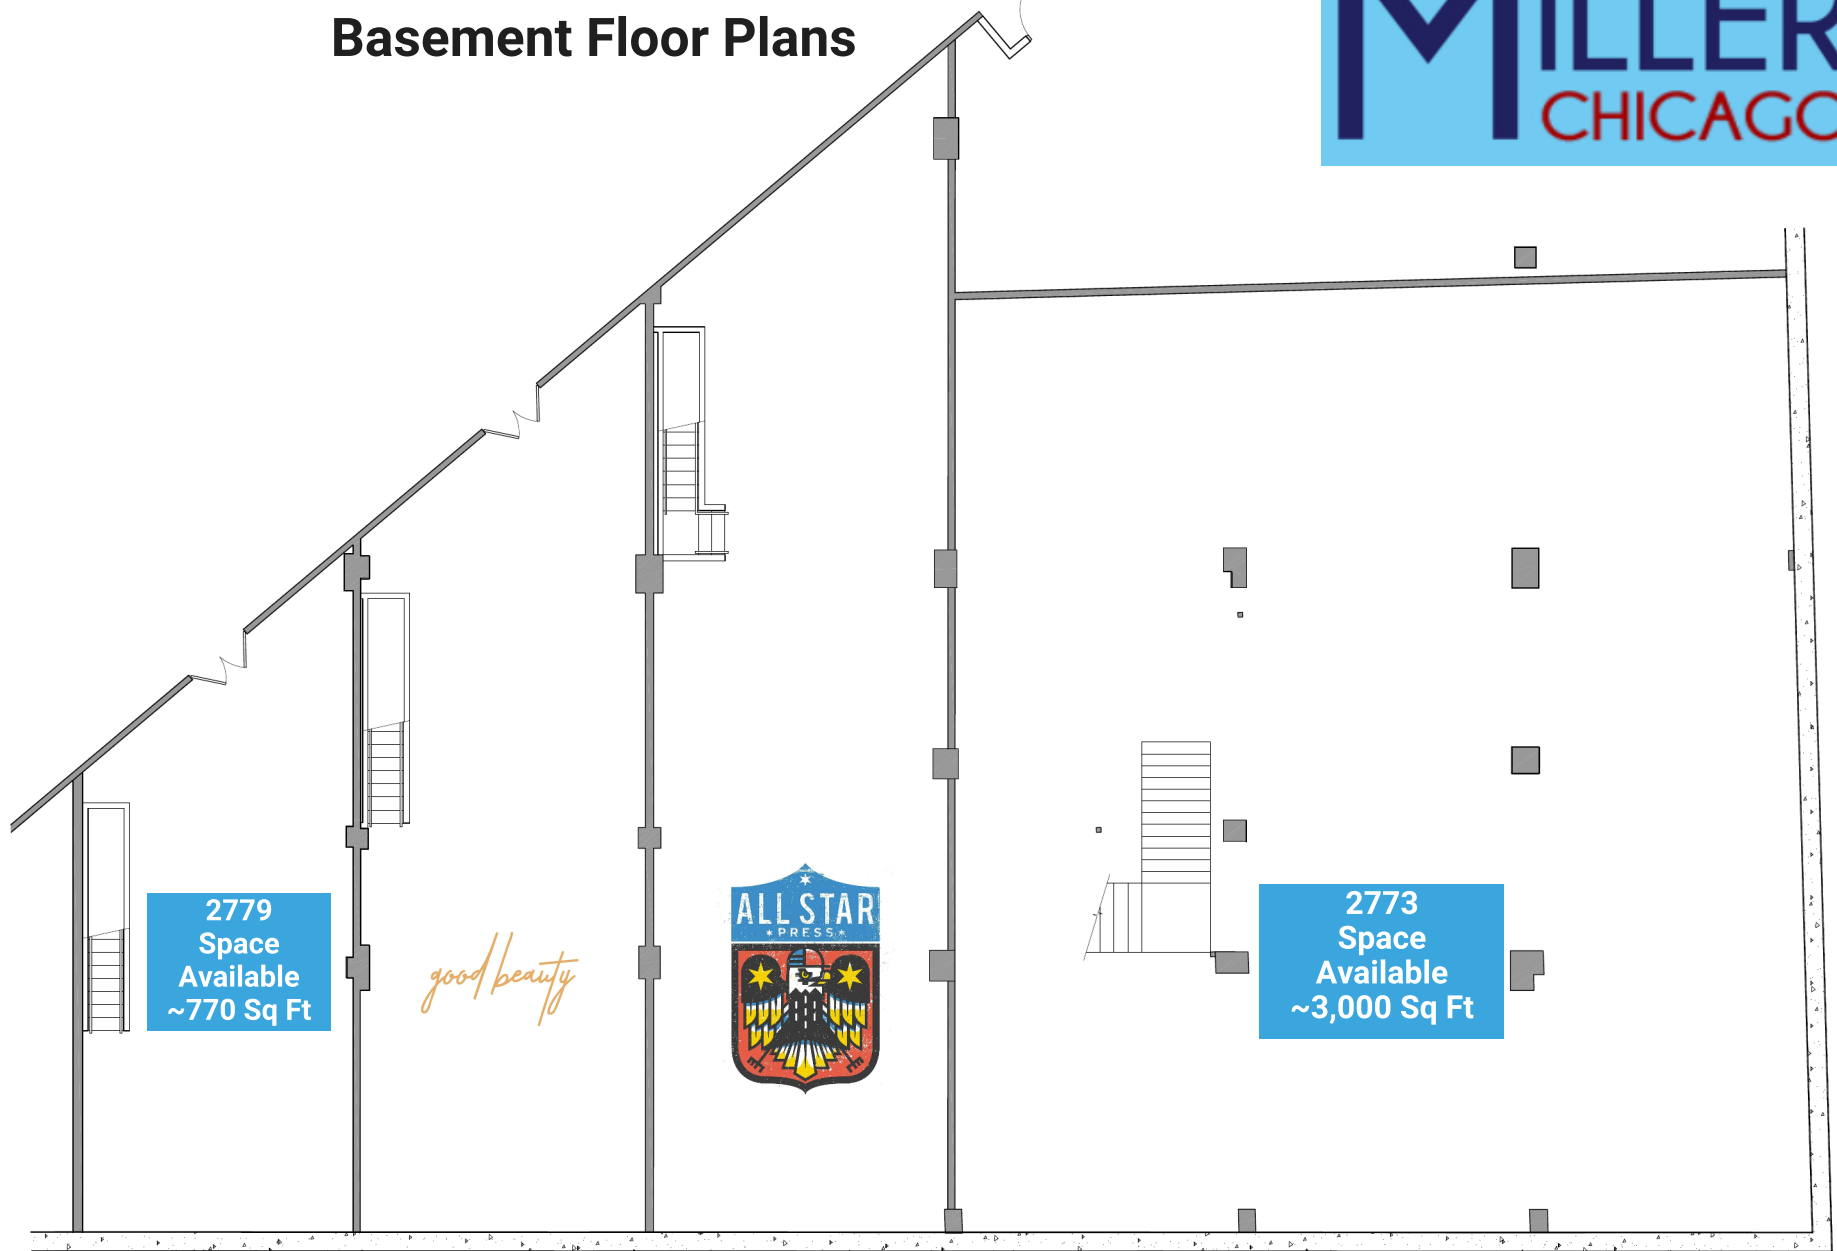

2769-79 N Milwaukee Avenue, Chicago, IL 60647

Retail Floor Plans

2779
1,973 Sq Ft
Available

good beauty

2773
1,450 Sq Ft
Available

2769-79 N Milwaukee Avenue, Chicago, IL 60647

Basement Floor Plans

2779
Space
Available
~770 Sq Ft

good beauty

2773
Space
Available
~3,000 Sq Ft

PARTIAL LOWER LEVEL

SCALE: 3/16" = 1'-0"