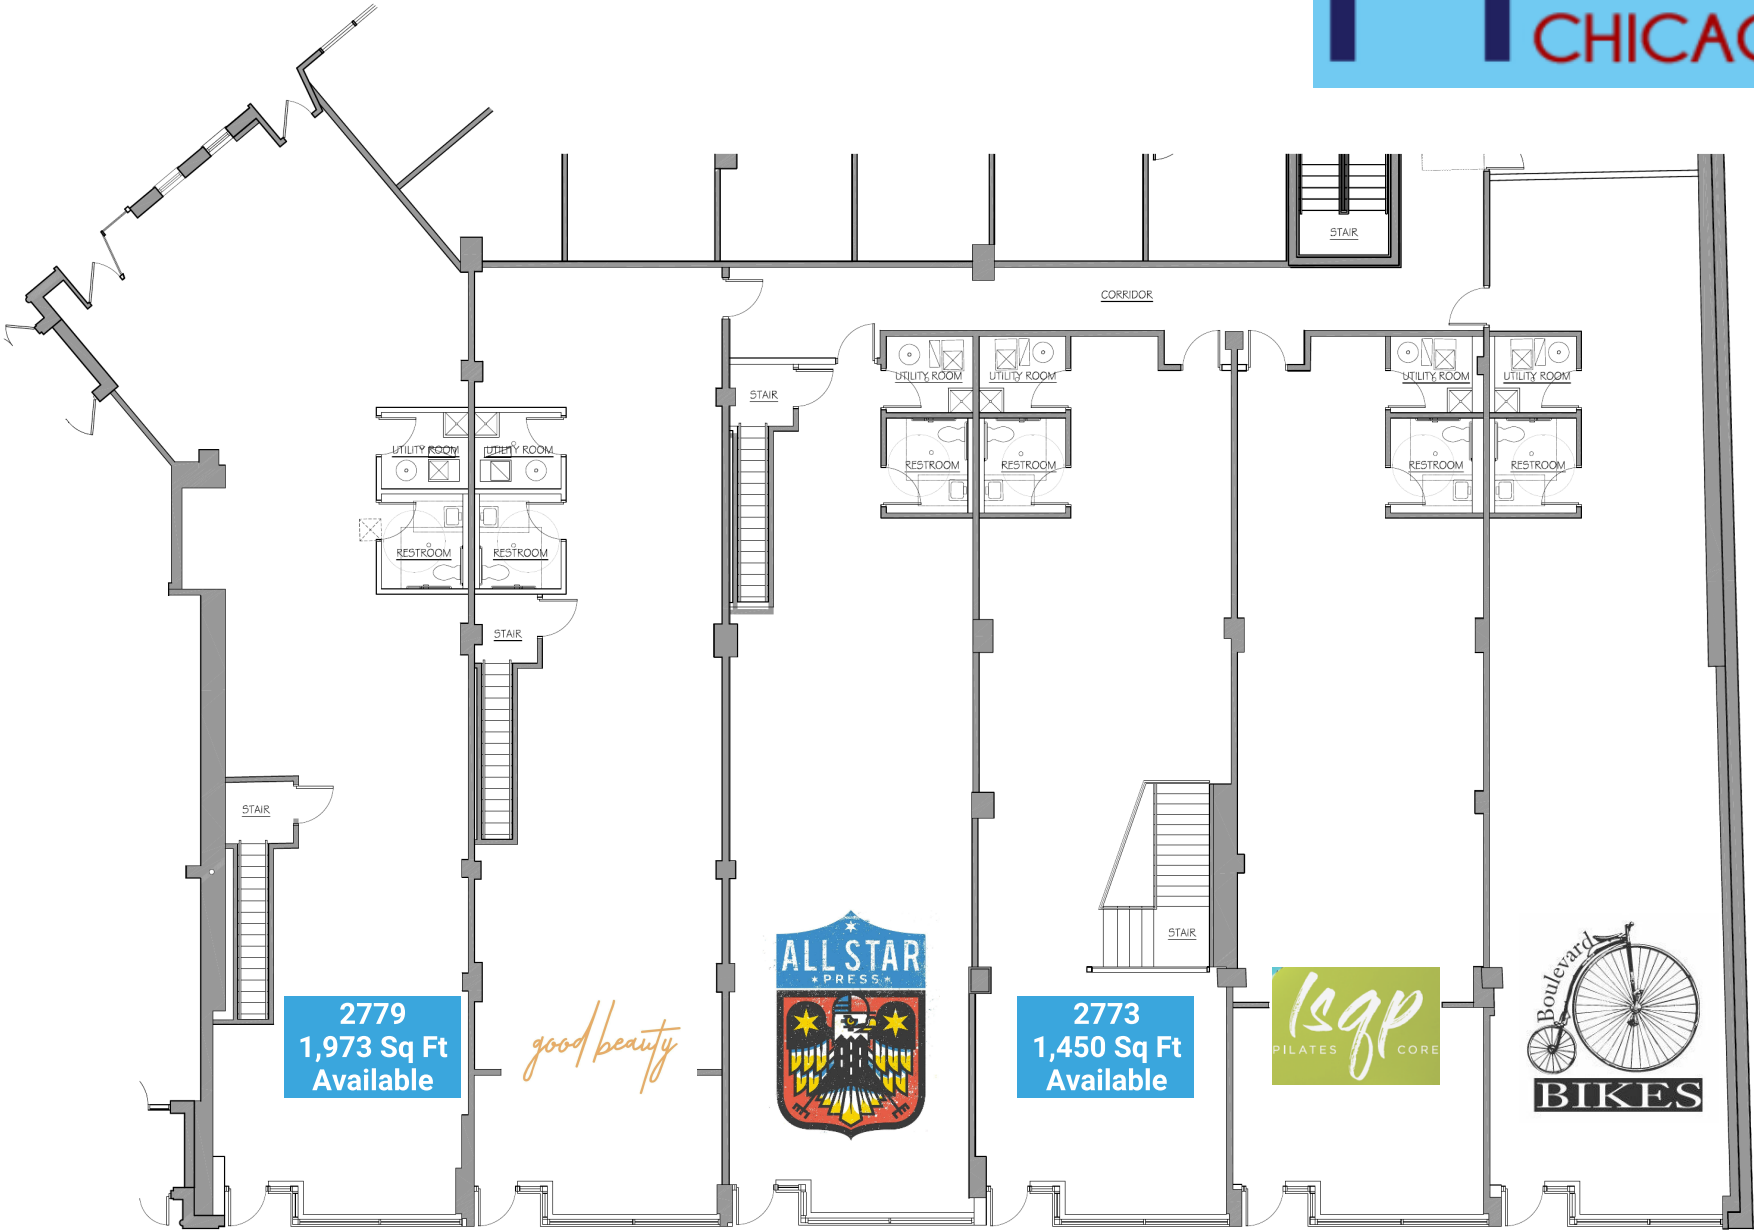

2769-79 N Milwaukee Avenue, Chicago, IL 60647

Retail Floor Plans

2779
1,973 Sq Ft
Available

good beauty

2773
1,450 Sq Ft
Available

2769-79 N Milwaukee Avenue, Chicago, IL 60647

Basement Floor Plans

2779
Space
Available
~770 Sq Ft

good beauty

2773
Space
Available
~3,000 Sq Ft

PARTIAL LOWER LEVEL

SCALE: 3/16" = 1'-0"