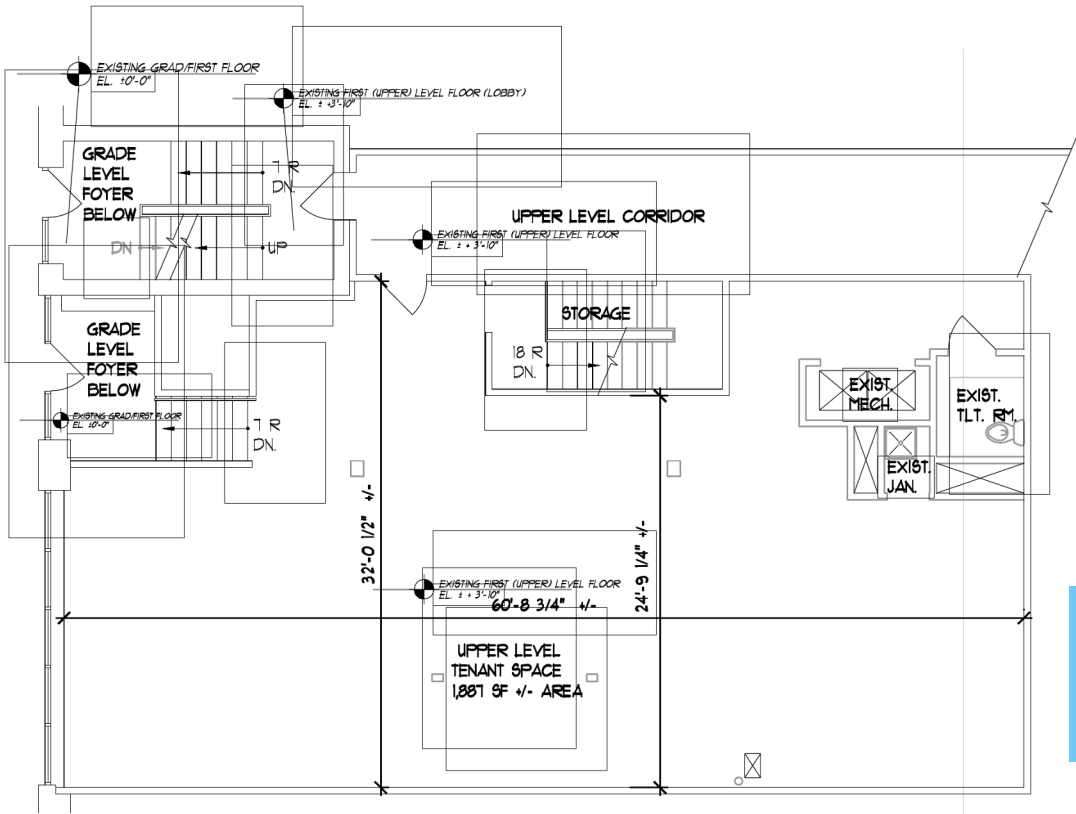

1739 N Milwaukee Avenue, Chicago, IL 60647

UPPER LEVEL ~ 1,887 Sq Ft

1/8" = 1'-0"

LOWER LEVEL ~ 1,274 Sq Ft

1/8" = 1'-0"