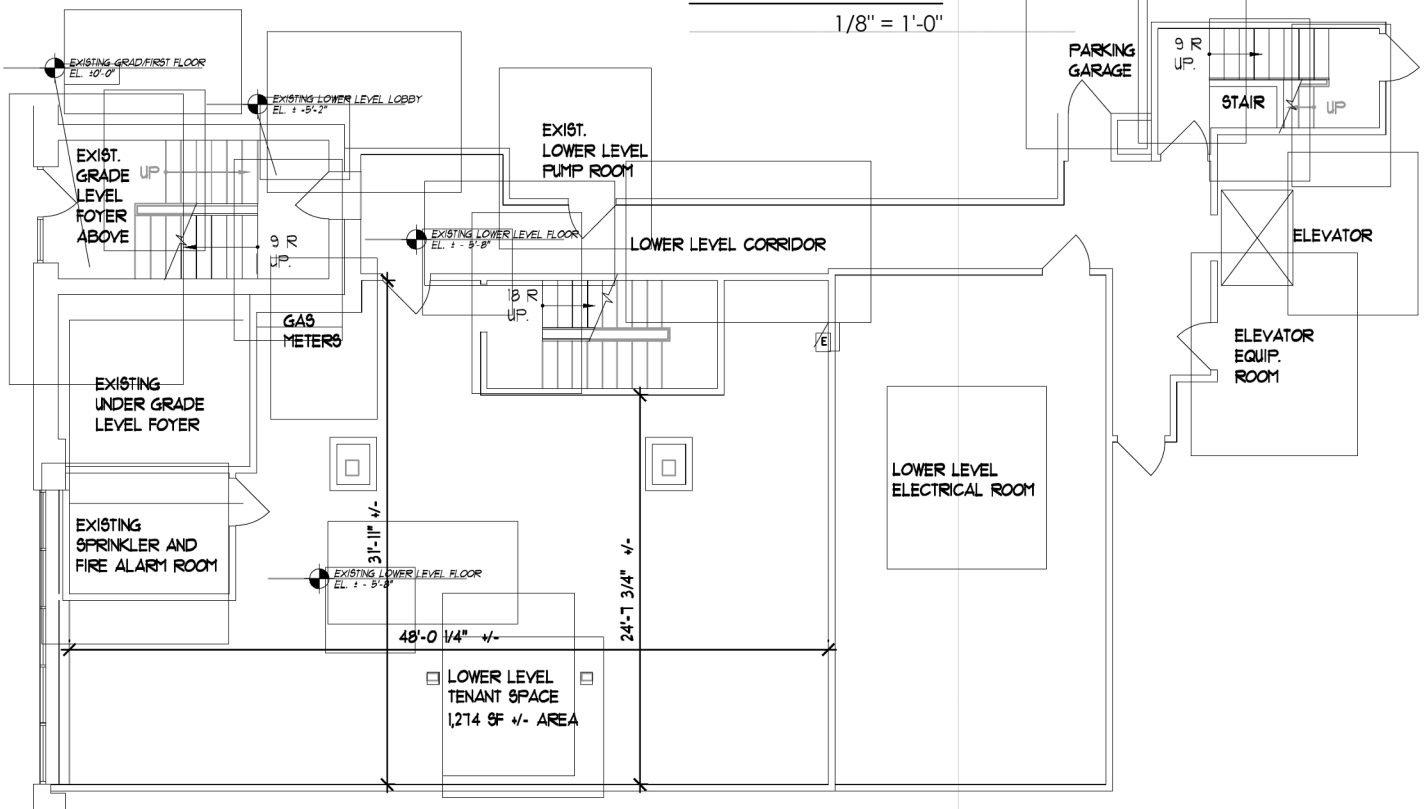

1739 N Milwaukee Avenue, Chicago, IL 60647

UPPER LEVEL ~ 1,887 Sq Ft

1/8" = 1'-0"

LOWER LEVEL ~ 1,274 Sq Ft

1/8" = 1'-0"