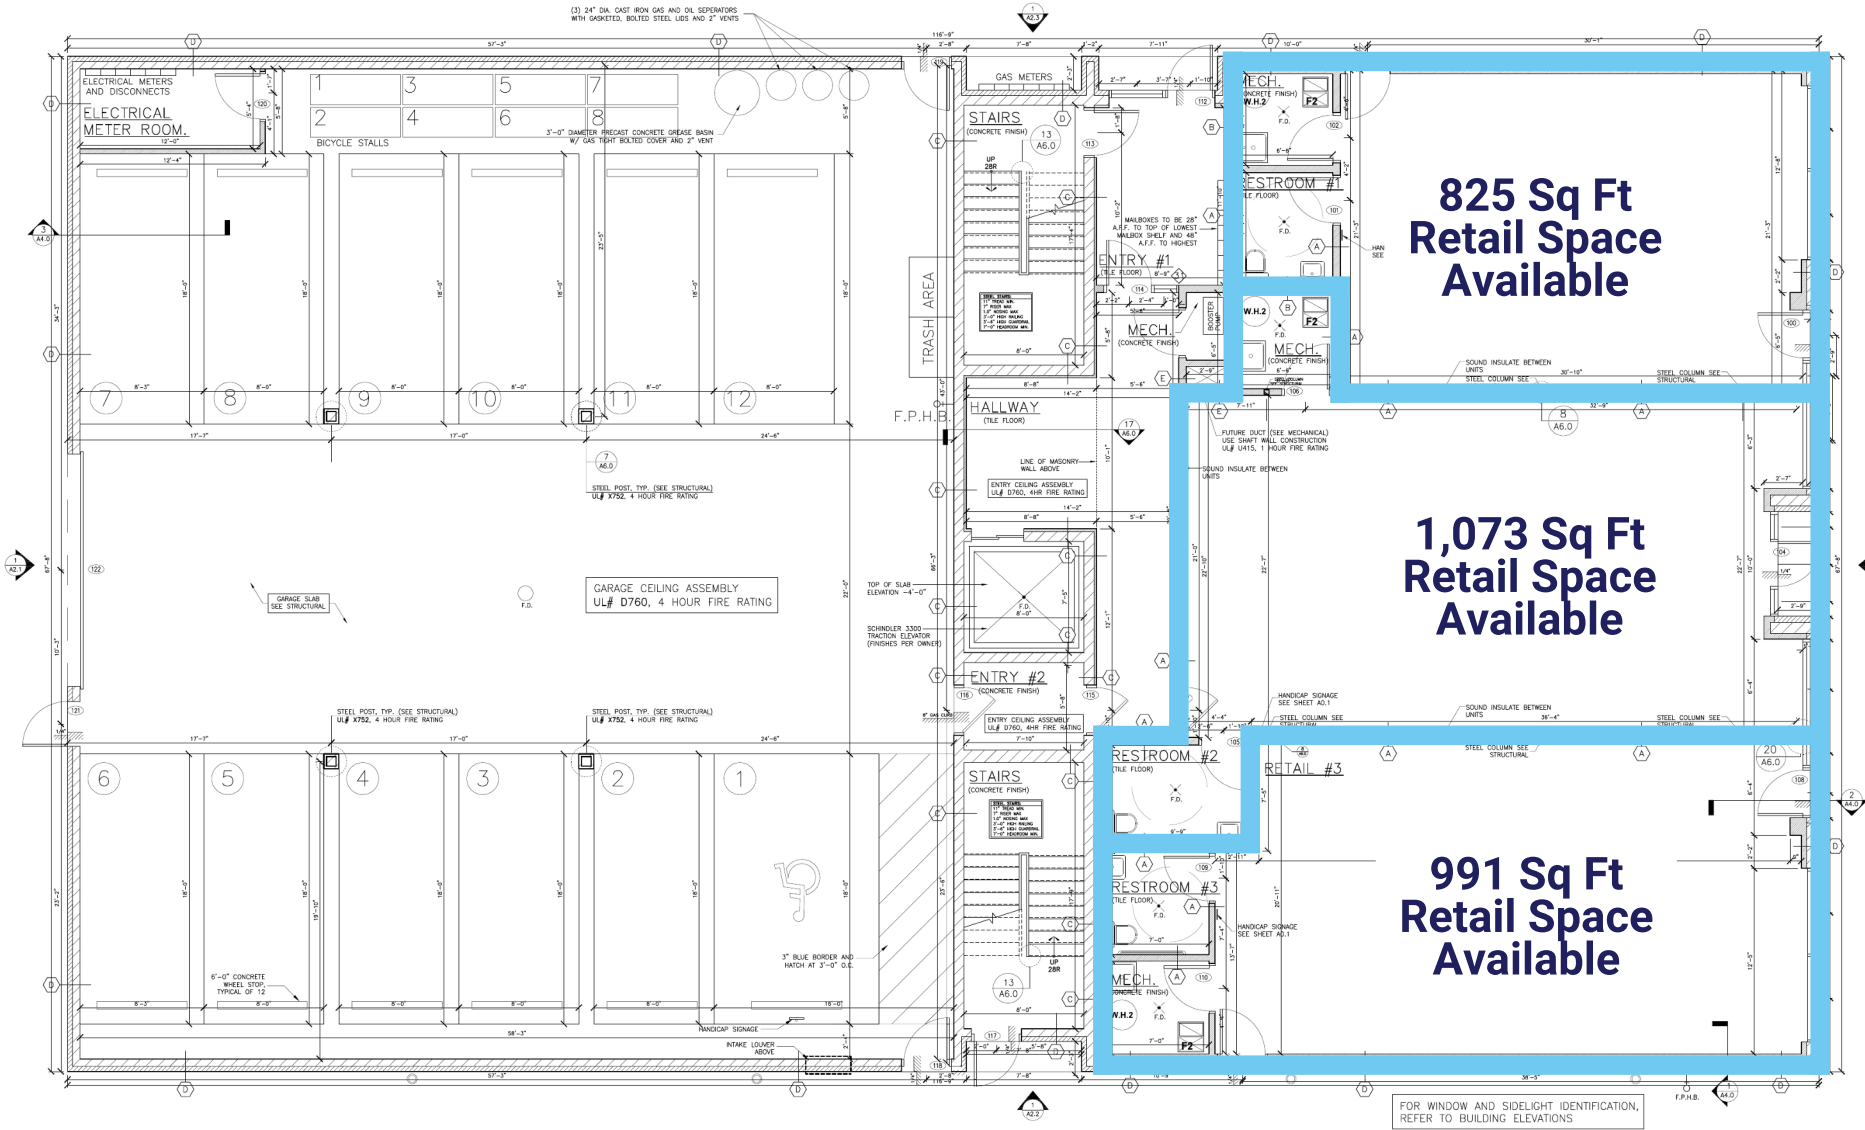

4024 N Lincoln Avenue Floor Plan

N Lincoln Ave