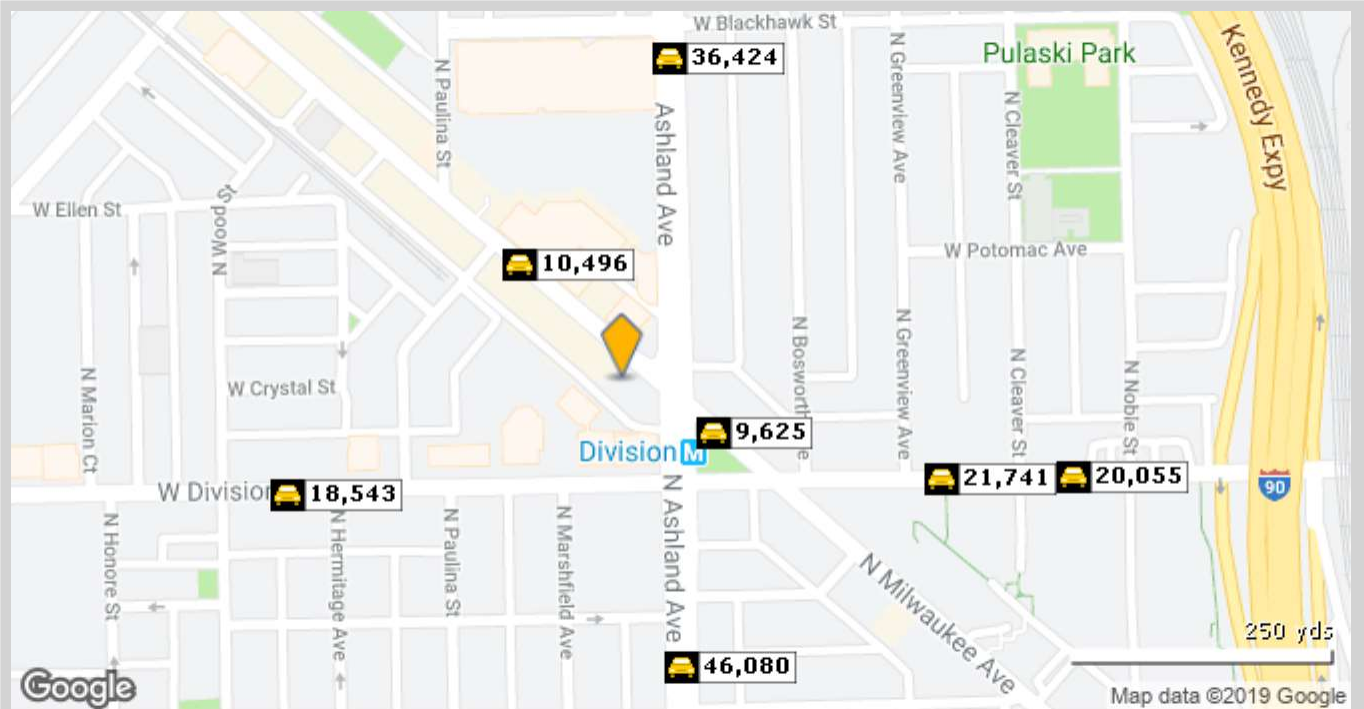

Traffic Count Report

1232-1240 N Milwaukee Ave, Chicago, IL 60622

List Type: **For Lease**
 Property Type: **Retail / Office**
 Lease Type: **NNN**
 Size: **1,254 Sq Ft**
 Zoning: **B1-3**
 Alderman: **La Spata**

	Street	Cross Street	Cross Str Dist	Count Year	Avg Daily Volume	Volume Type	Miles from Subject Prop
1	N Milwaukee Ave	N Ashland Ave	0.03 NW	2018	9,625	MPSI	.06
2	N Milwaukee Ave	N Paulina St	0.02 NW	2018	10,496	MPSI	.09
3	N Ashland Ave	W Thomas St	0.02 S	2016	27,200	MPSI	.16
4	N Ashland Ave	W Thomas St	0.02 S	2018	46,080	MPSI	.16
5	N Ashland Ave	W Blackhawk St	0.02 N	2012	56,464	MPSI	.18
6	N Ashland Ave	W Blackhawk St	0.02 N	2015	36,424	MPSI	.18
7	W Division St	N Greenview Ave	0.02 W	2012	19,601	MPSI	.18
8	W Division St	N Greenview Ave	0.02 W	2018	21,741	MPSI	.18
9	W Division St	N Hermitage Ave	0.03 E	2018	18,543	MPSI	.19
10	W Division St	N Cleaver St	0.03 W	2015	20,055	MPSI	.26