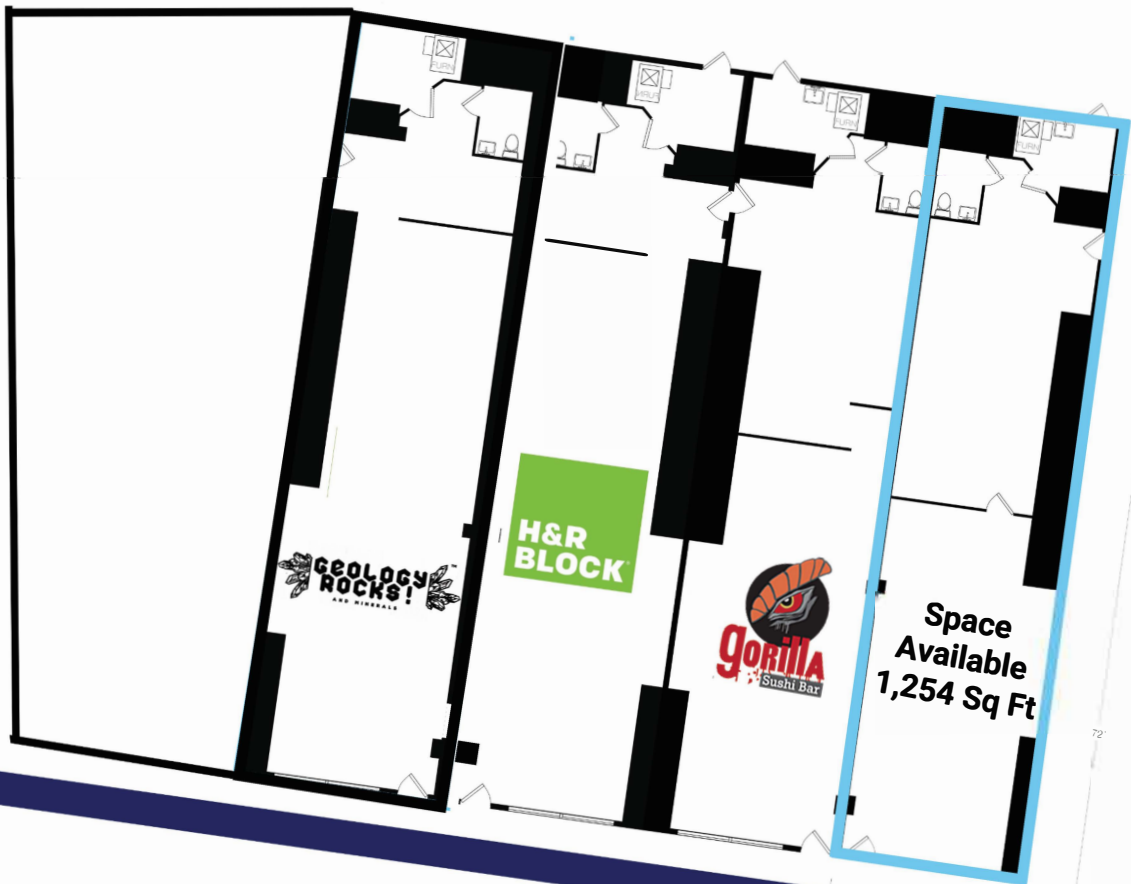

1240 N Milwaukee Floor Plan

Division
CTA Station

Ashland Ave

Milwaukee Ave

MILLER
CHICAGO

www.millerchicagorealestate.com

Andrea Miller

312.513.8333