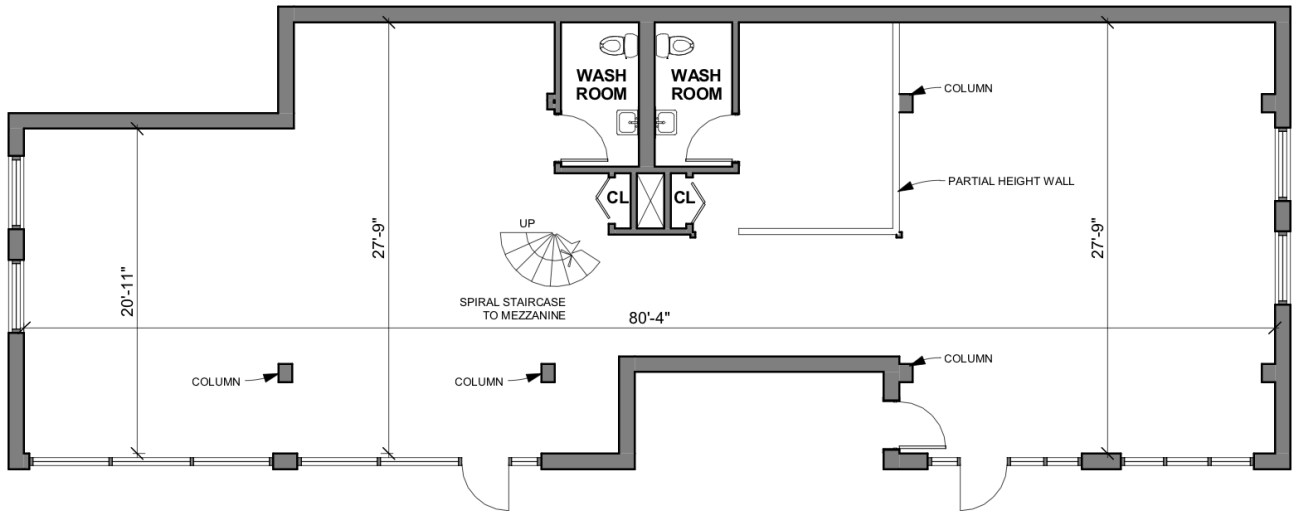

MEZZANINE 200 SF

1755 N Damen Avenue