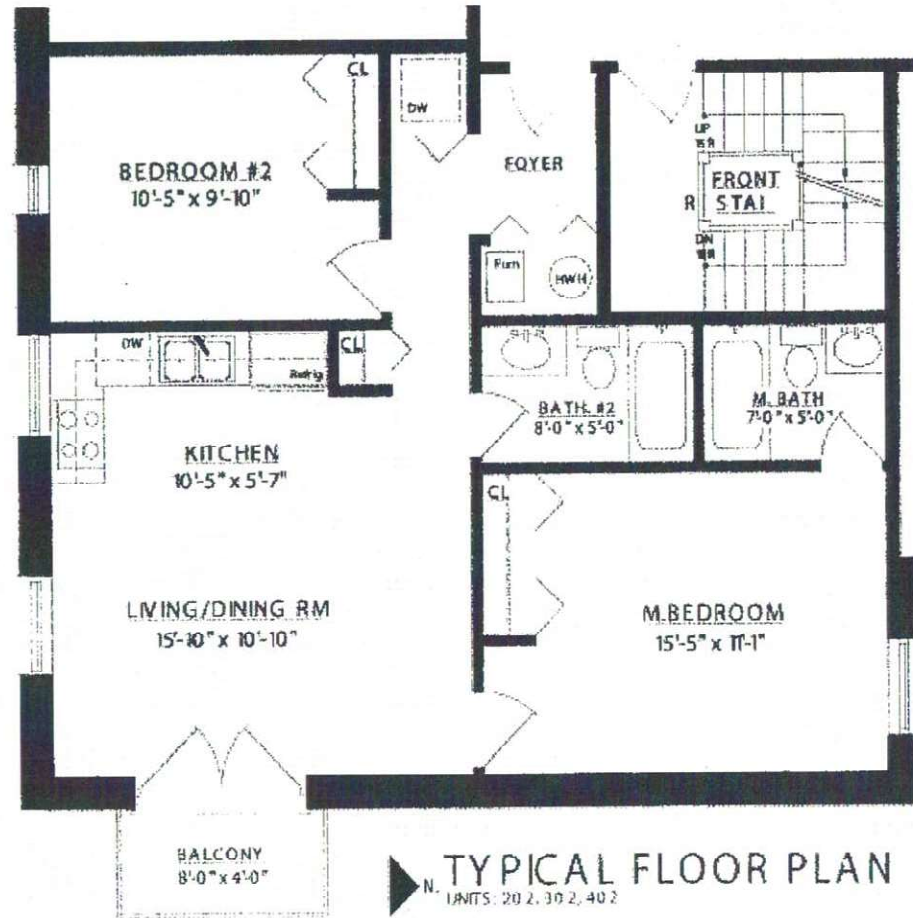

TWENTY-ONE 20
WASHINGTON

UNITS 202, 302, 402 • 2 BED 2 BATH

All dimensions and floor areas are approximate. Plans, specifications, and designs are subject to revisions deemed advisable by the builder, architect, or required by law.