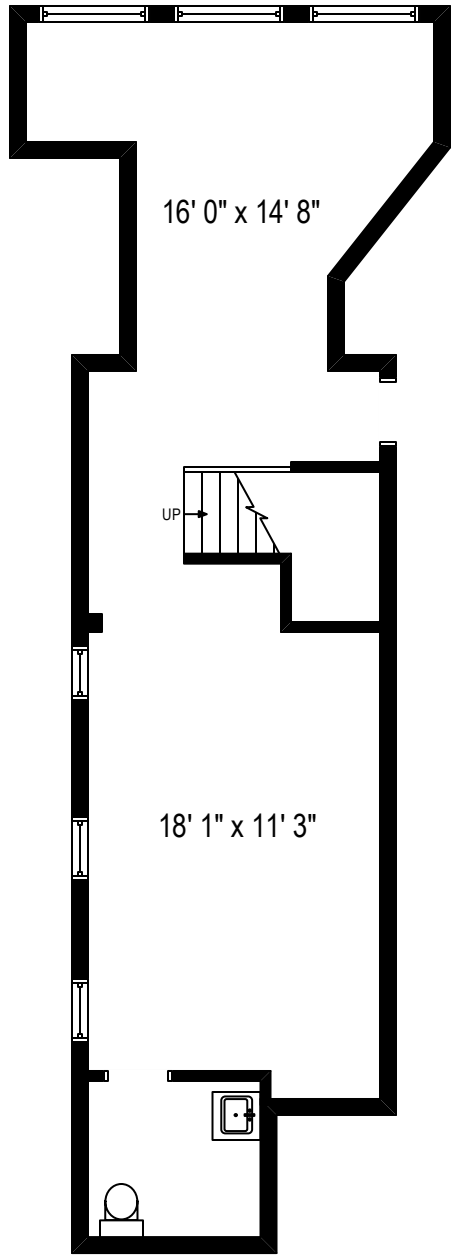

2821 N. Halsted Street - Chicago, IL 60657

First Level

864 Square Feet

All dimensions are approximate. This plan is for marketing purposes only.

2821 N. Halsted Street - Chicago, IL 60657

Lower Level

588 Square Feet

All dimensions are approximate. This plan is for marketing purposes only.