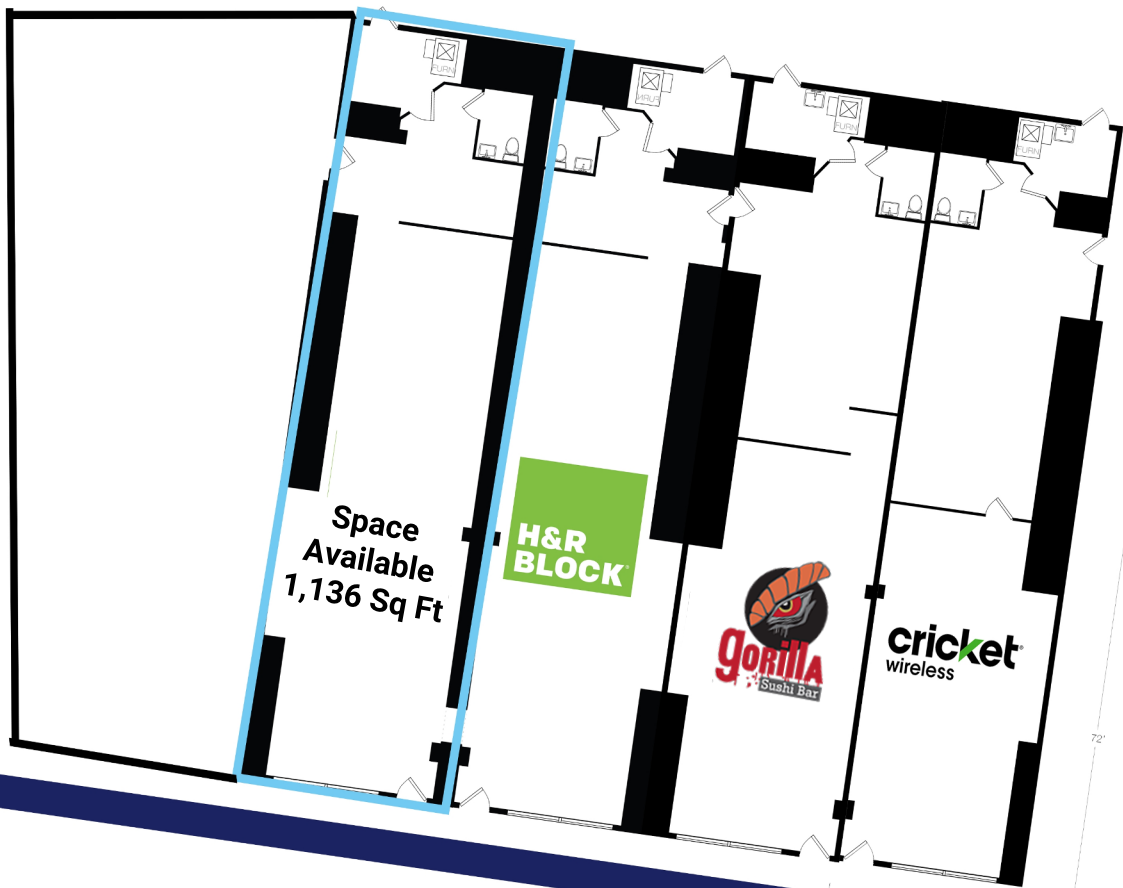

1232 N Milwaukee Floor Plan

Division
CTA Station

Ashland Ave

Milwaukee Ave