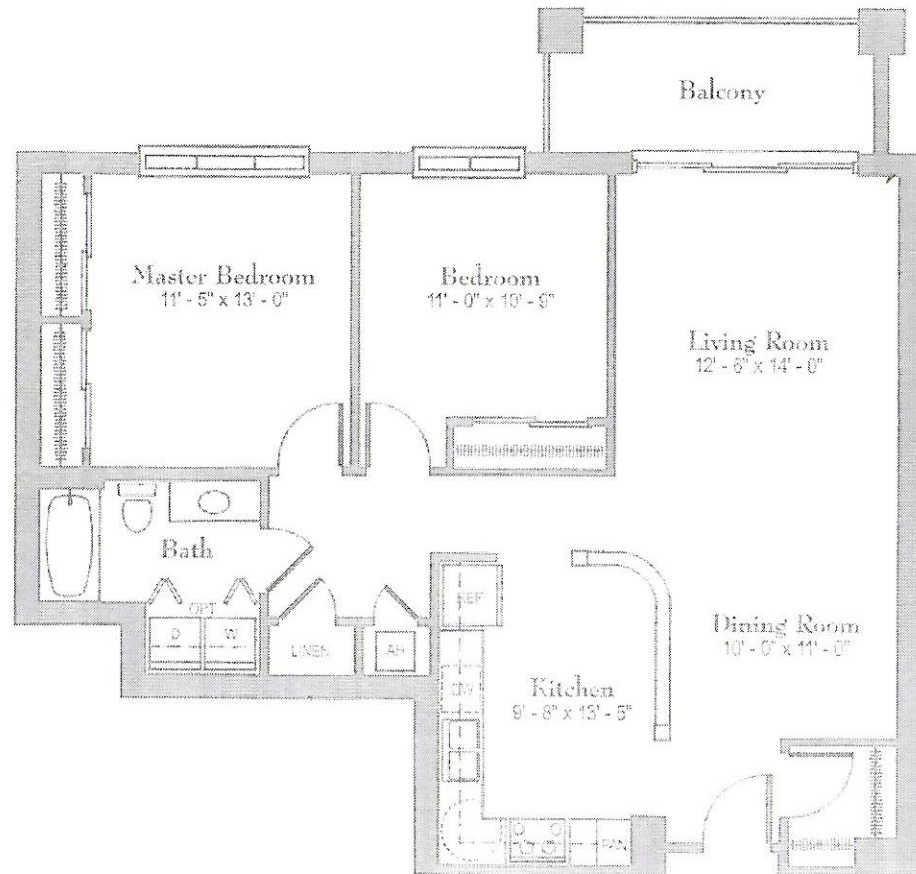

Beacon Place

CONDOMINIUMS

Dover

(05 & 09)

2 Bedroom, 1 Bath
1,169 approx. sq. ft.

SALES CENTER

One Beacon Place
La Grange, Illinois 60525

708.588.0800
Fax: 708.588.0808