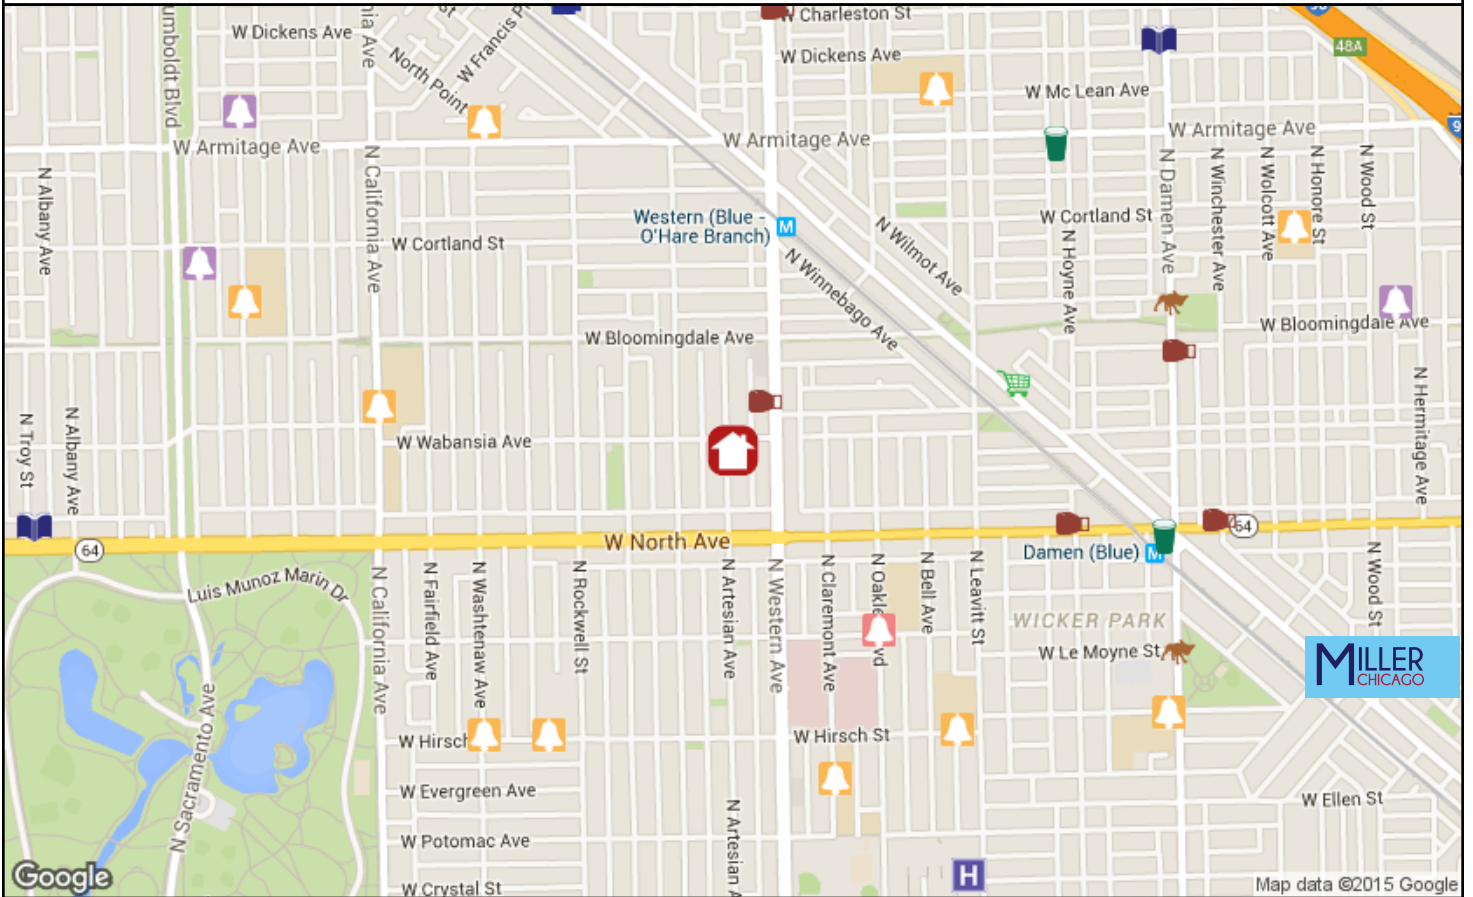

Home-Turf Report for 1651 N artesian, chicago

Prepared by: Andrea Miller // 312-513-8333

© Forum Analytics, LLC // Visit www.hometurfonline.com or call (800) 689-1652

City Ward#: 1

Alderman: Joe Moreno
2058 N WESTERN AVE, 60647, 773-278-0101

Nearest Public High Schools:

Clemente Community Academy High School, 1147 North Western Ave, 0.7mi S
Clemente Achievement Academy High School, 1147 North Western Ave, 0.7mi S

Nearest Private High Schools:

Josephinum Academy of the Scared Heart, 1501 N Oakley Blvd, 0.3mi SE
Chicago International Academy, 2451 N Kedzie Blvd, 1.4mi NW

Holy Trinity High School, 1443 W Division St, 1.4mi SE

Nearest Public Elementary Schools:

Von Humboldt Elementary School, 2620 West Hirsch St, 0.4mi SW
Jose de Diego Community Academy, 1313 North Claremont Ave, 0.4mi S

Nearest Private Elementary Schools:

Humboldt Community Christian School, 1847 N Humboldt Blvd, 0.7mi W
Salem Christian School, 2018 N Richmond St, 0.8mi NW

Nearest Public Library:

Damen Branch Library, 2056 N. Damen Avenue, 0.7mi NE

Nearest Hospital:

Presence Sts. Mary and Elizabeth Medical Center, 2233 West Division Street, 0.6mi SE

Nearest Major Grocery Stores:

ALDI, 1767 N. Milwaukee, 0.4mi E
Jewel Osco, 1341 North Paulina, 1.0mi E
Mariano's, 2112 N Ashland Ave, 1.2mi NE

Nearest Movie Theaters:

Congress Theatre, 2135 N Milwaukee Ave, 0.6mi N
Kerasotes Theatres Managers Ln, 2600 N Western Ave, 1.3mi N

Nearest Major Health Clubs:

Ladies Workout Express, 1722 N Western Ave, 0.1mi NE
Bucktown Fitness Club, 2100 W North Ave, 0.4mi E

Nearest Starbucks:

1588 N. Milwaukee Ave., 0.6mi E

Nearest CTA Station:

Western/Milwaukee, Blue Line (O'Hare), 0.3mi N

Nearest Metra

Clybourn, 1.1mi E

- Starbucks
- Health Club
- Dog Park
- Major Grocery
- Library
- Hospital
- Theater
- CTA Station
- Metra Station
- **Public Schools:**
- High School
- Elementary
- **Private Schools:**
- High School
- Elementary