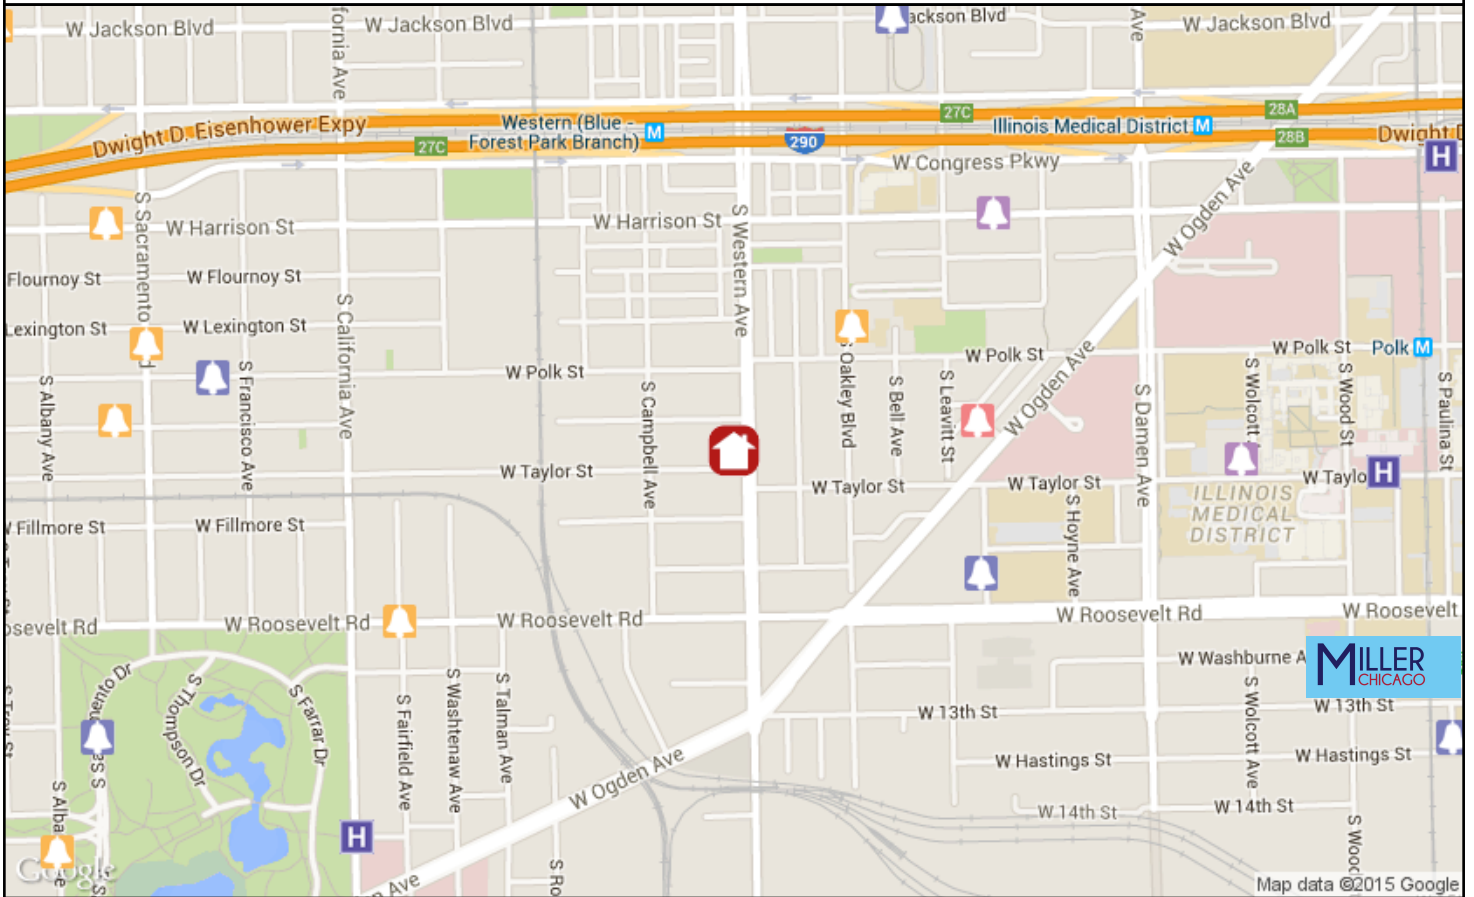

Home-Turf Report for 918 S Western Ave, Chicago

Prepared by: Andrea Miller // 312-513-8333

© Forum Analytics, LLC // Visit www.hometurfonline.com or call (800) 689-1652

City Ward#: 28

Alderman: Jason Ervin
259 N PULASKI RD, 60624, 773-533-0900

Nearest Public High Schools:

Jefferson Alternative High School, 1100 South Hamilton Ave, 0.4mi SE
Crane Achievement Academy High School, 2245 West Jackson Blvd, 0.6mi N

Nearest Private High Schools:

Chicago Hope Academy, 2189 W Bowler St, 0.3mi E
Cristo Rey Jesuit High School, 1852 W 22nd Pl, 1.4mi SE
Our Lady of Tepeyac High School, 2228 S Whipple St, 1.5mi SW

Nearest Public Elementary Schools:

Irving Elementary School, 749 South Oakley Blvd, 0.2mi NE
Chalmers Elementary Specialty School, 2745 West Roosevelt Rd, 0.5mi SW

Nearest Private Elementary Schools:

Rush Day School, 2150 W Harrison St, 0.4mi NE
Children of Peace School, 1900 W Taylor St, 0.6mi E

Nearest Public Library:

Manning Branch Library, 6 S. Hoyne Avenue, 0.9mi NE

Nearest Hospital:

Schwab Rehabilitation Hospital, 1401 South California Avenue, 0.7mi SW

Nearest Major Grocery Stores:

Jewel Osco, 1220 South Ashland Avenue, 1.0mi E
ALDI, 1739 West Cermak Rd., 1.5mi SE
Mariano's, 2021 W. Chicago Ave., 1.9mi N

Nearest Movie Theaters:

Ice-Lawndale Theatres, 3330 W Roosevelt Rd, 1.2mi W
Apollos 2000, 2875 W Cermak Rd, 1.4mi SW

Nearest Major Health Clubs:

World Gym Fitness Ctr, 1822 S Bishop St, 1.5mi SE
Cardinal Fitness-Madison Ave, 1301 W Madison St # 103, 1.6mi NE

Nearest Starbucks:

1430 W. Taylor St., 1.2mi E

Nearest CTA Station:

Western-Congress, Blue Line (Congress), 0.4mi N

Nearest Metra

Western Ave., 0.8mi S

- Starbucks
- Health Club
- Dog Park
- Major Grocery
- Library
- Hospital
- Theater
- CTA Station
- Metra Station
- Public Schools:
  - High School
  - Elementary
- Private Schools:
  - High School
  - Elementary