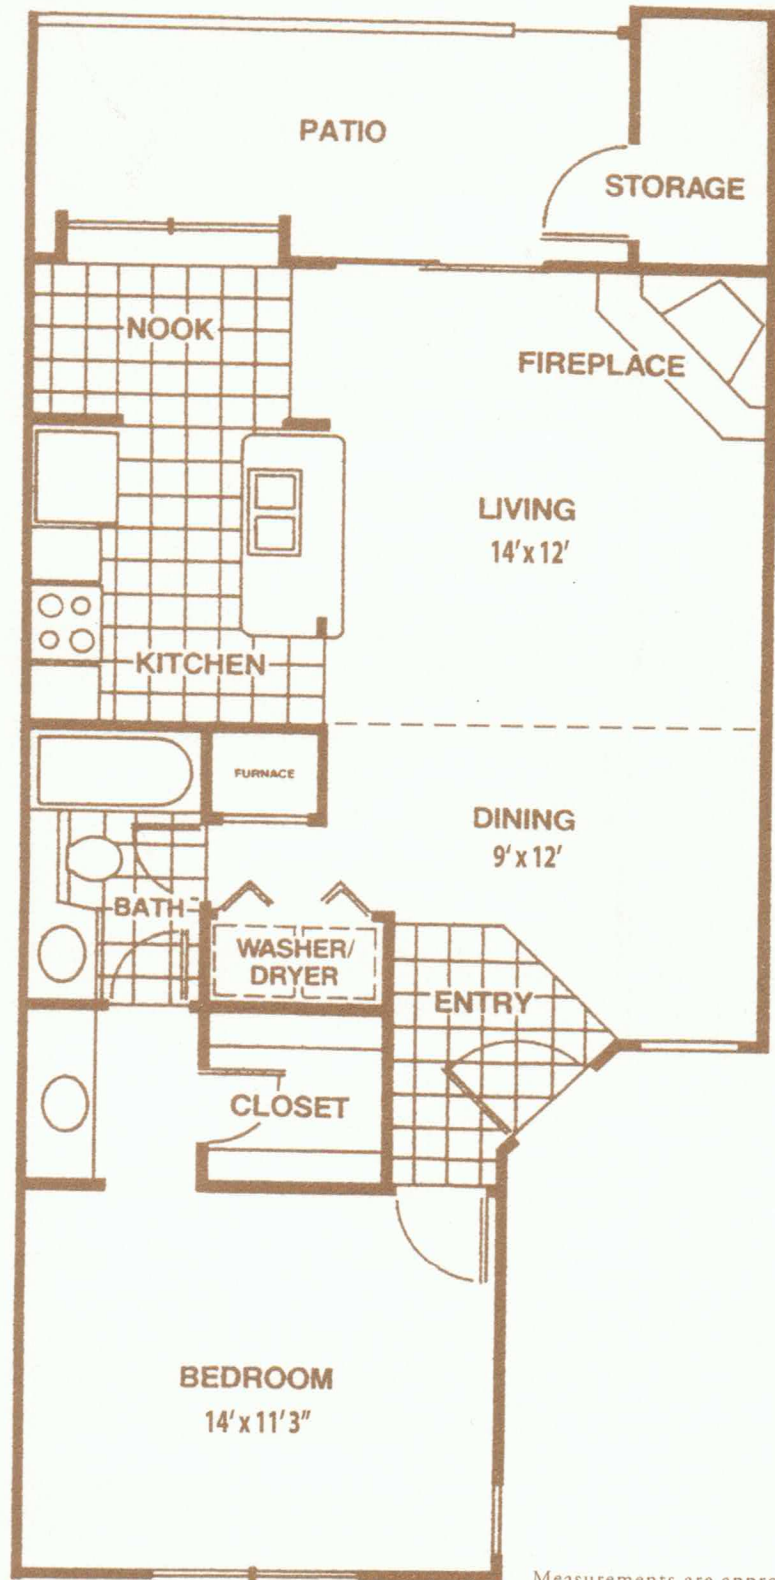

Villager

Plan A

1 Bedroom / 1 Bathroom
760 Sq. Ft.

Measurements are approximate.

930 North Mesa Drive • Mesa, Arizona 85201 • 480-214-3680 • fax 480-214-3681