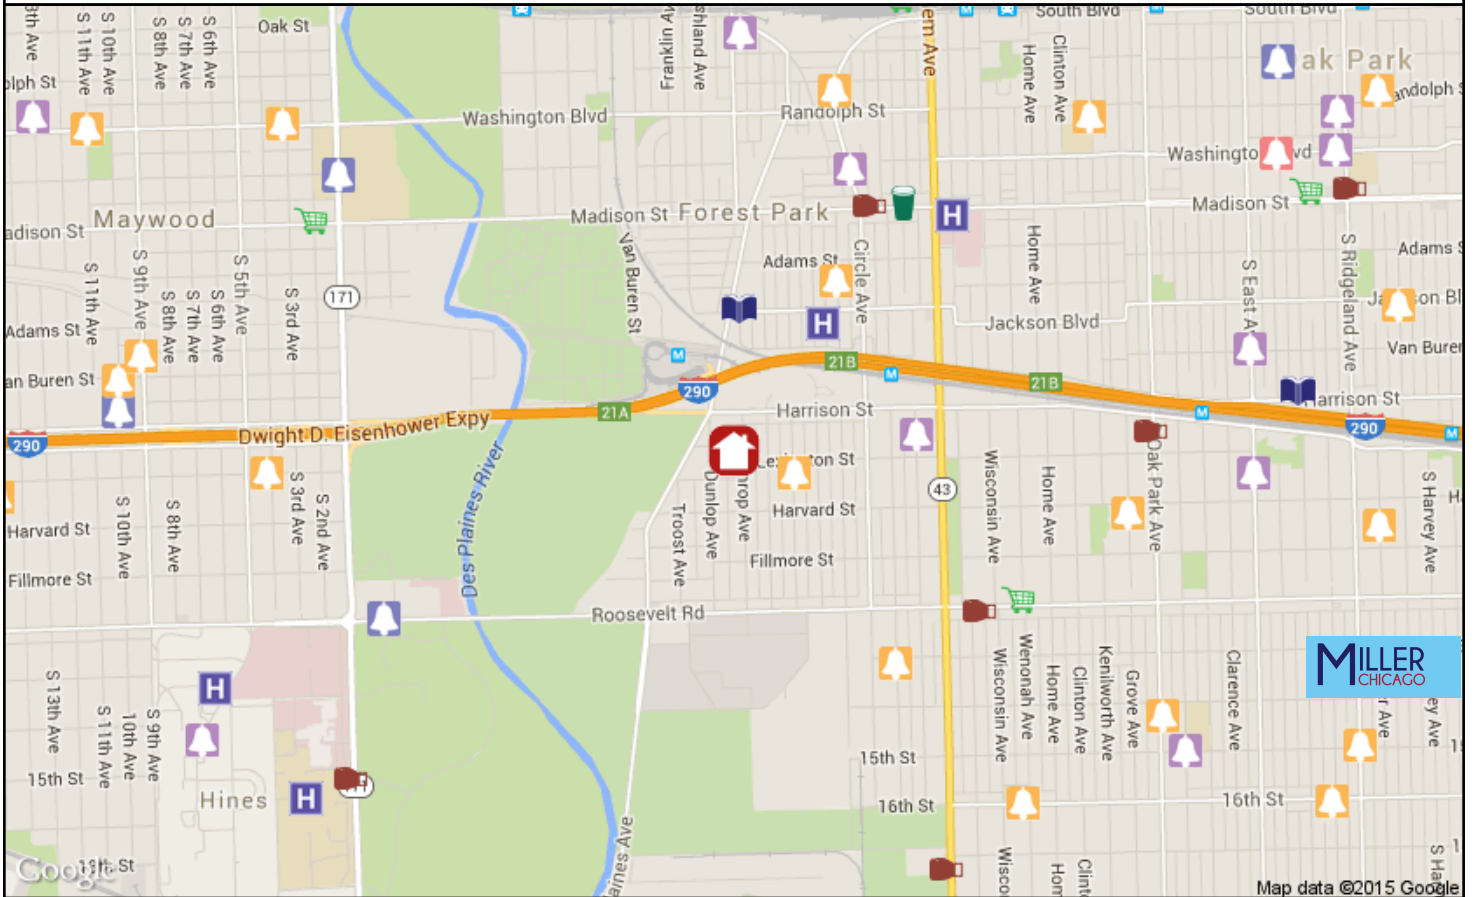

Home-Turf Report for 839 lathrop ave forest park

Prepared by: Andrea Miller // 312-513-8333

© Forum Analytics, LLC // Visit www.hometurfonline.com or call (800) 689-1652

High School District:

Proviso Township High School District 209

Grade School District:

Forest Park School District 91

Nearest Public High School(s):

Proviso Math & Science Academy, 8601 Roosevelt Rd, 1.0mi SW
Proviso East High School, 807 South 1st Ave, 1.2mi NW

Nearest Private High Schools:

Roosevelt Academy, 8311 W Roosevelt Rd, 0.8mi SW
Fenwick High School, 505 Washington Blvd, 1.6mi NE
Trinity High School, 7574 Division St, 2.1mi N

Nearest Public Elementary School(s):

Field Stevenson Elementary School, 925 Beloit Ave, 0.2mi E
Garfield Elementary School, 543 Hannah Ave, 0.5mi NE

Nearest Public Middle School(s):

Forest Park Middle School, 925 Beloit Ave, 0.2mi E

Nearest Private Elementary Schools:

St. Bernardine Elementary School, 815 Elgin Ave, 0.5mi E
Montessori Language Academy, 314 Circle Ave, 0.8mi NE

Nearest Public Library:

Forest Park Public Library, 7555 Jackson Boulevard, 0.4mi N

Nearest Hospital:

Riveredge Hospital, 8311 West Roosevelt Road, 0.4mi NE

Nearest Major Grocery Stores:

Jewel Osco, 7036 Roosevelt Road, 0.8mi SE
Jewel Osco, 7525 West Lake Street, 1.2mi N
ALDI, 215 W. Madison, 1.2mi NW

Nearest Movie Theaters:

Lake Theatre, 1022 Lake St, 1.4mi NE
Loews Cineplex North Riverside, 7501 W Cermak Rd, 1.4mi S

Nearest Major Health Clubs:

Evolution Fitness Club, 7321 Madison St, 0.7mi NE
Curves, 7117 Roosevelt Rd # A, 0.7mi SE

Nearest Starbucks:

7231 Madison Ave, 0.8mi NE

Nearest CTA Station:

Forest Park, Blue Line, 0.3mi NW

Nearest Metra

River Forest, 1.2mi NW

- Starbucks
- Health Club
- Dog Park
- Major Grocery
- Library
- Hospital
- Theater
- CTA Station
- Metra Station
- Public Schools:
- High School
- Elementary
- Private Schools:
- High School
- Elementary

Forum Analytics, LLC and the users of Home-Turf assume no responsibility for any loss or impact resulting from the use of this information. No representations are made regarding the accuracy of the information provided. All data is subject to change and should be verified with local sources.