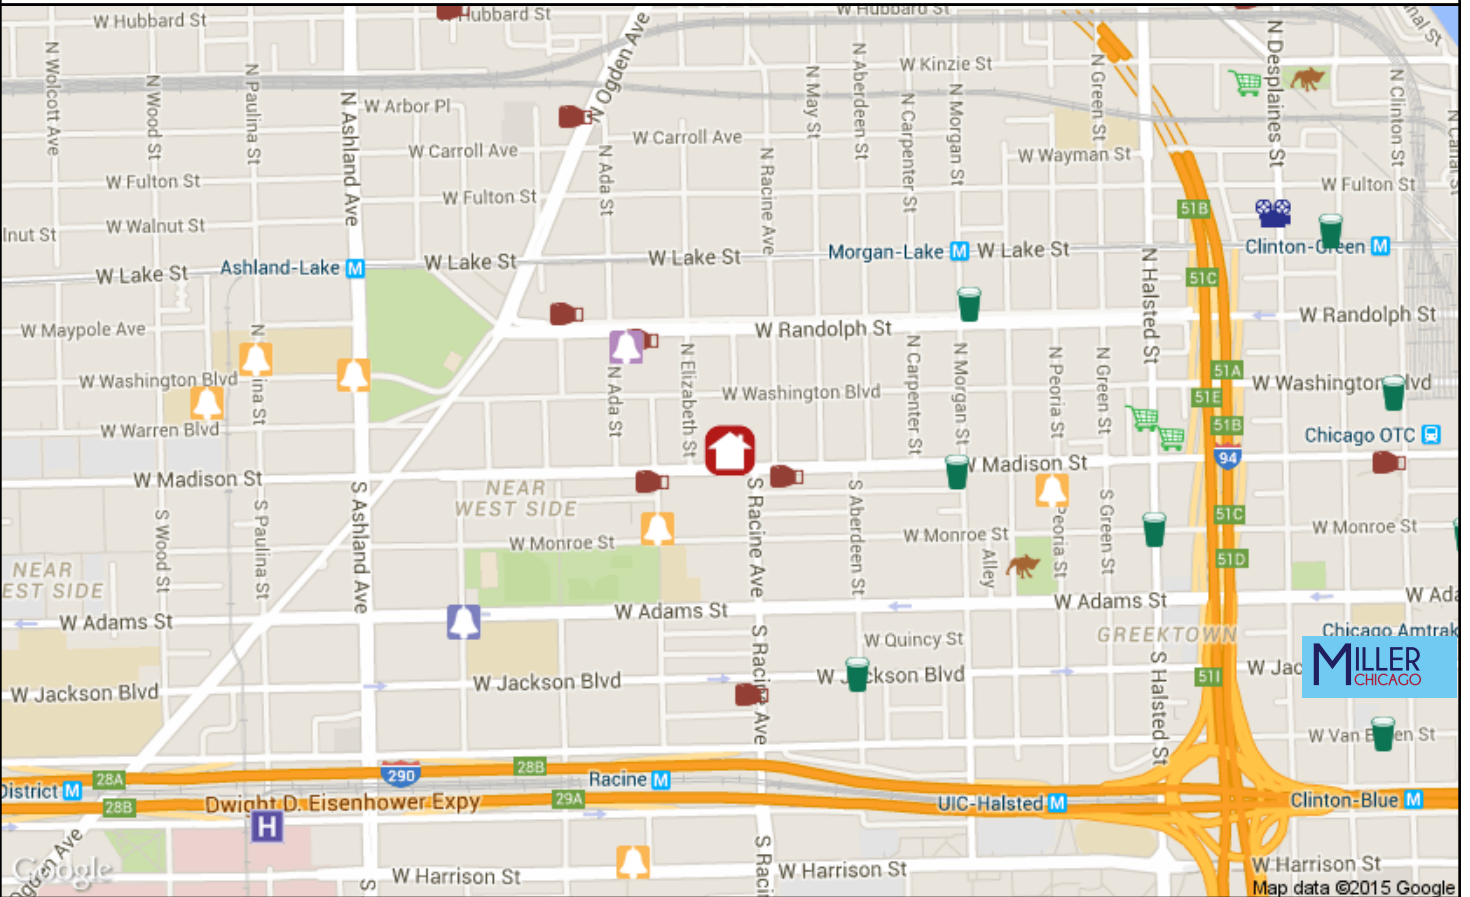

Home-Turf Report for 1222 W Madison St Chicago IL

Prepared by: Andrea Miller // 312-513-8333

© Forum Analytics, LLC // Visit www.hometurfonline.com or call (800) 689-1652

City Ward#: 25

Alderman: DANIEL S. SOLIS
2439 S OAKLEY BLVD, 60608, 773-523-4100

Nearest Public High Schools:

Young Magnet High School, 211 South Laflin St, 0.4mi SW
Hope Institute Learning Academy High School, 1628 West Washington Blvd, 0.5mi W

Nearest Private High Schools:

St. Ignatius College Preparatory School, 1076 W Roosevelt Rd, 1.0mi S
The Chicago Academy for the Arts, 1010 W Chicago Ave, 1.0mi N
Chicago Hope Academy, 2189 W Bowler St, 1.4mi SW

Nearest Public Elementary Schools:

Skinner Elementary School, 111 South Throop St, 0.1mi SW

A. Jackson Elementary Language Academy, 1340 West Harrison St, 0.5mi S

Nearest Private Elementary Schools:

Intercultural Montessori Language School, 114 S Racine Ave, 0.2mi S
Montessori Academy of Chicago, 1335 W Randolph St, 0.2mi NW

Nearest Public Library:

Roosevelt Branch Library, 1101 W. Taylor Street, 0.9mi S

Nearest Hospital:

Rush University Medical Center, 1653 West Congress Parkway, 0.8mi SW

Nearest Major Grocery Stores:

Mariano's, 40 Halsted St., 0.5mi E
Whole Foods, 1 N. Halsted Street, 0.6mi E
Jewel Osco, 370 N Desplaines St, 0.8mi NE

Nearest Movie Theaters:

Kerasotes Theatres, 224 N Desplaines St # 200, 0.7mi NE
Kerasotes Show Place Theatres, 224 N Desplaines St # 200, 0.7mi NE

Nearest Major Health Clubs:

Curves, 1151 W Madison St, 0.1mi SE
Cardinal Fitness-Madison Ave, 1301 W Madison St # 103, 0.1mi W

Nearest Starbucks:

1001A West Madison Avenue, 0.3mi E

Nearest CTA Station:

Morgan, Green (Lake), Pink, 0.4mi NE

Nearest Metra

Ogilvie, 0.9mi E

- Starbucks
- Health Club
- Dog Park
- Major Grocery
- Library
- Hospital
- Theater
- CTA Station
- Metra Station
- Public Schools:
- High School
- Elementary
- Private Schools:
- High School
- Elementary