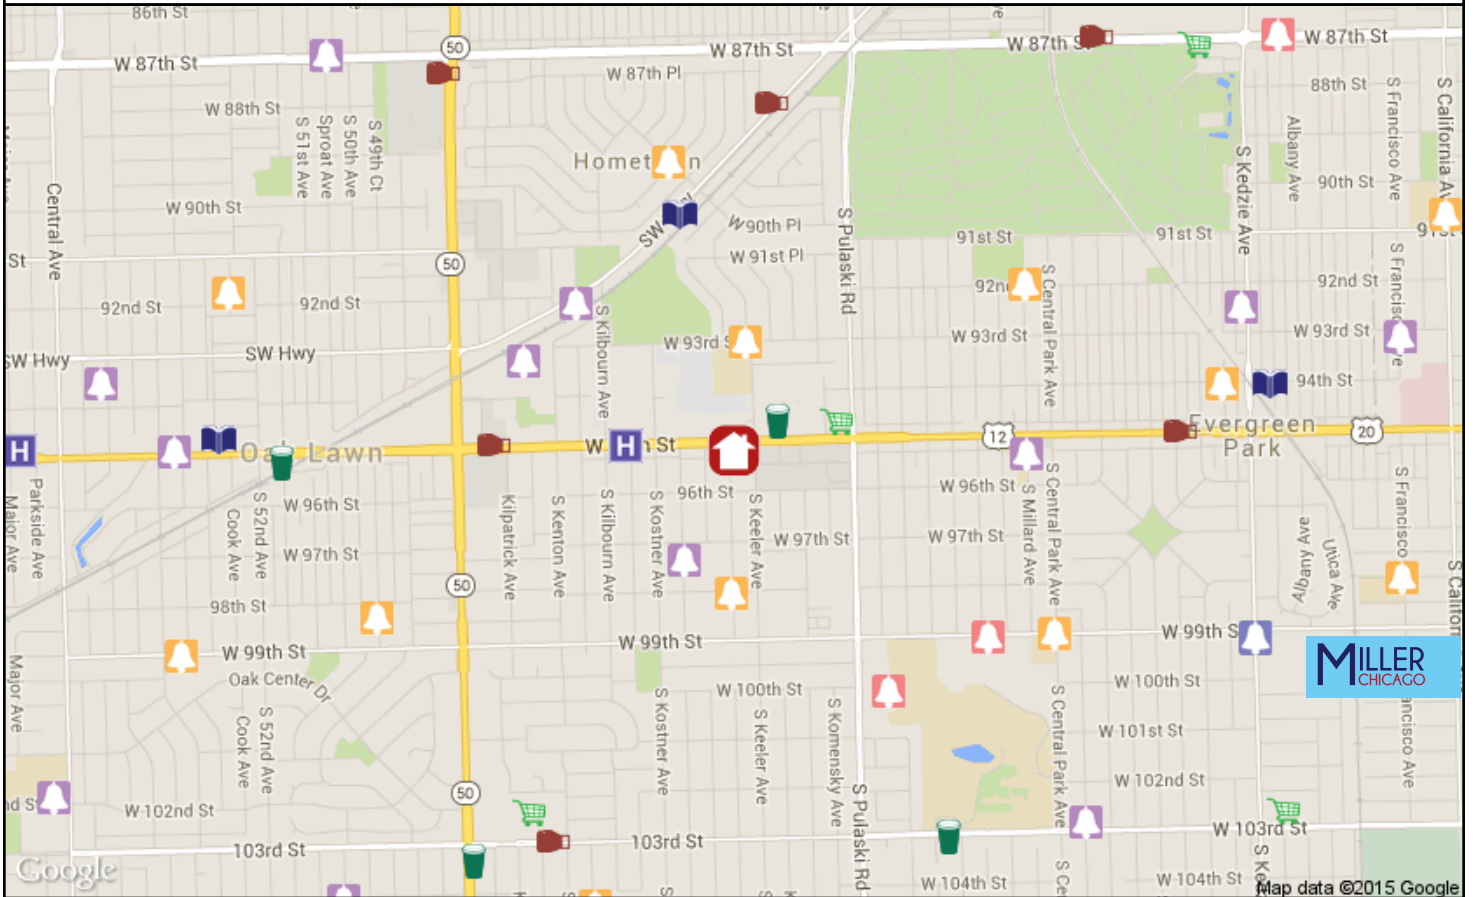

Home-Turf Report for 4219 w 95th street

Prepared by: Andrea Miller // 312-513-8333

© Forum Analytics, LLC // Visit www.hometurfonline.com or call (800) 689-1652

High School District:

Oak Lawn Community High School District 229

Grade School District:

Oak Lawn-Hometown School District 123

Nearest Public High School(s):

Oak Lawn Community High School, 9400 Southwest Hwy, 2.1mi W

Nearest Private High Schools:

Brother Rice High School, 10001 S Pulaski Rd, 0.7mi SE
Mother McAuley Liberal Arts High School, 3737 W 99th St, 0.8mi SE
Luther South Math, Science & Performing Arts High School, 3130 W 87th St, 1.7mi NE

Nearest Public Elementary School(s):

J.m. Hannum Elementary School, 9800 South Tripp Ave, 0.4mi S
Hometown Elementary School, 8870 South Duffy Ave, 0.7mi N

Nearest Public Middle School(s):

Pride Alternative School, 0.3mi N
Oak Lawn-hometown Middle School, 5345 West 99th St, 1.5mi W

Nearest Private Elementary Schools:

St. Germaine School, 9735 S Kolin Ave, 0.3mi SW
Penny Lane School, 4527 Southwest Hwy, 0.5mi NW

Nearest Public Library:

Hometown Public Library, 4331 Southwest Highway, 0.6mi N

Nearest Hospital:

Advocate Christ Medical Center, 4440 West 95th Street, 0.3mi W

Nearest Major Grocery Stores:

Jewel Osco, 9424 S Pulaski Road, 0.3mi E
Jewel Osco, 4650 West 103rd Street, 1.1mi SW
ALDI, 3231 W. 87th Street, 1.6mi NE

Nearest Movie Theaters:

Ford City 14 Cinema, 4440 W 77th St, 2.3mi N
General Cinema, 4440 W 77th St, 2.3mi N

Nearest Major Health Clubs:

Cardinal Fitness Of Oaklawn, 4710 W 95th St # A1, 0.6mi S
Women's Workout World, 4130 Southwest Hwy, 0.9mi N

Nearest Starbucks:

4120 W 95th St, 0.1mi NE

Nearest CTA Station:

Midway Airport, Orange Line, 4.6mi N

Nearest Metra

Oak Lawn, 1.1mi W

- Starbucks
- Health Club
- Dog Park
- Major Grocery
- Library
- Hospital
- Theater
- CTA Station
- Metra Station
- Public Schools:
  - High School
  - Elementary
- Private Schools:
  - High School
  - Elementary