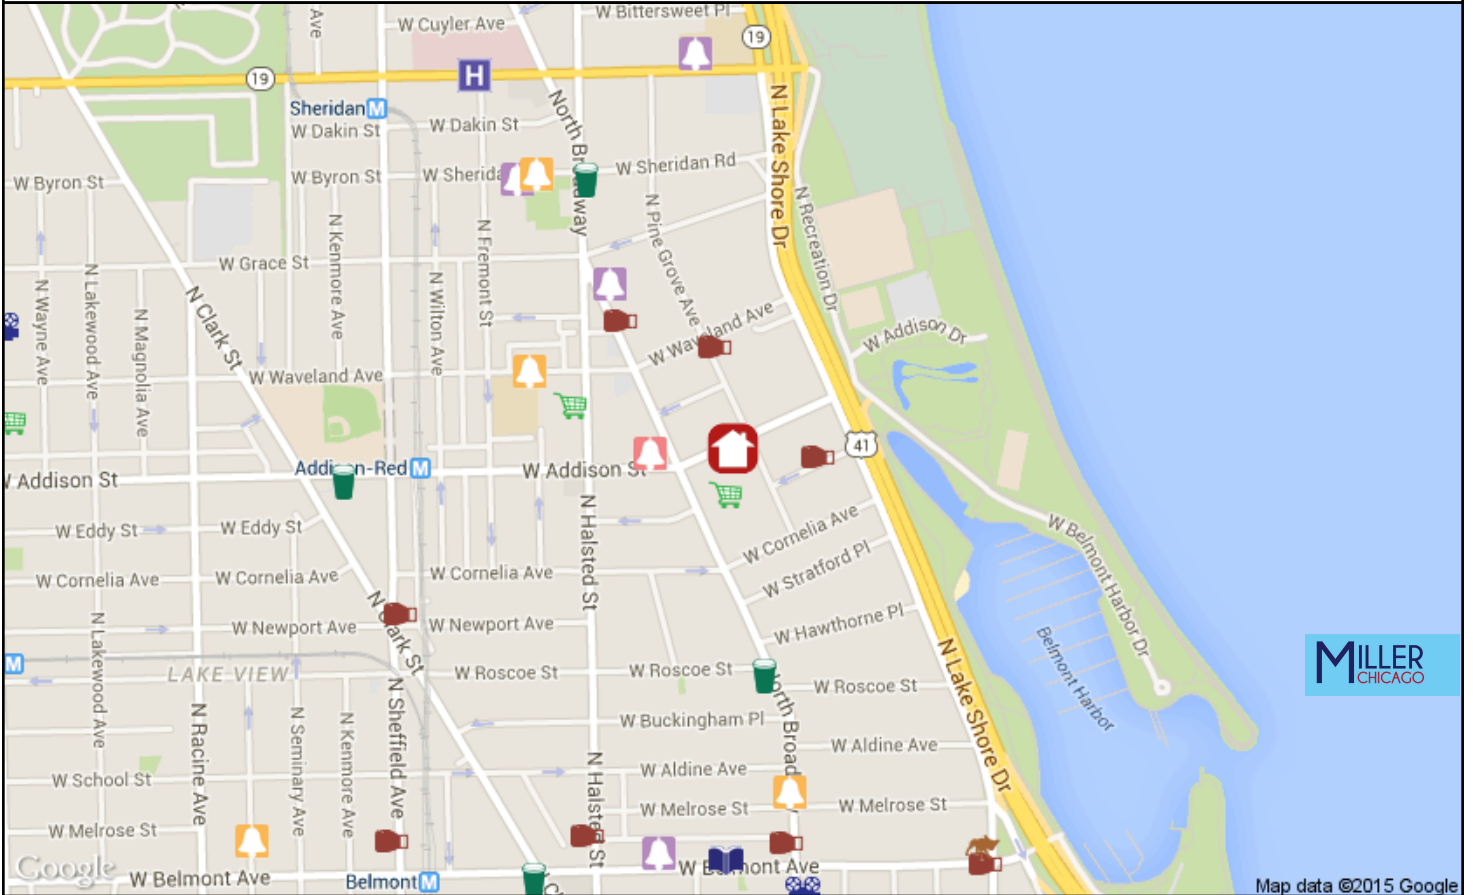

Home-Turf Report for 611 W. Addison St., Chicago, IL 60613

Prepared by: Andrea Miller // 312-513-8333

© Forum Analytics, LLC // Visit www.hometurfonline.com or call (800) 689-1652

City Ward#: 46

Alderman: JAMES CAPPLEMAN
4544 N BROADWAY, 60640, 773-878-4646

Nearest Public High Schools:

Lake View High School, 4015 North Ashland Ave, 1.3mi W
Uplift Community High School, 900 West Wilson Ave, 1.3mi N

Nearest Private High Schools:

Lake View Academy, 716 W Addison St, 0.1mi W
Banner North School, 1625 W Diversey Pkwy, 1.6mi SW
St. Benedict Preparatory School, 3900 N Leavitt St, 2.0mi W

Nearest Public Elementary Schools:

Inter-american Elementary Magnet School, 851 West Waveland Ave, 0.3mi W
Greeley Elementary School, 832 West Sheridan Rd, 0.4mi NW

Nearest Private Elementary Schools:

Bernard Zell Anshe Emet Day School, 3751 N Broadway St, 0.3mi NW
Chicago City Day School, 541 W Hawthorne Pl, 0.3mi SE

Nearest Public Library:

Merlo Branch Library, 644 W. Belmont Avenue, 0.5mi S

Nearest Hospital:

Thorek Memorial Hospital, 850 West Irving Park Road, 0.6mi NW

Nearest Major Grocery Stores:

Jewel Osco, 3531 North Broadway, 0.1mi S
Whole Foods, 3640 N Halsted St, 0.2mi W
Jewel Osco, 3630 N Southport, 0.9mi W

Nearest Movie Theaters:

Broadway Cinema, 3175 N Broadway St, 0.6mi S
Brew & View At the Vic, 3145 N Sheffield Ave, 0.7mi SW

Nearest Major Health Clubs:

Life Fitness, 540 W Brompton Ave, 0.1mi E
Ffc Eastlake View, 3657 N Pine Grove Ave, 0.1mi N

Nearest Starbucks:

3358 N. Broadway, 0.3mi S

Nearest CTA Station:

Addison-North Main, Red Line, 0.4mi W

Nearest Metra

Ravenswood, 2.0mi NW

- Starbucks
- Health Club
- Dog Park
- Major Grocery
- Library
- Hospital
- Theater
- CTA Station
- Metra Station
- Public Schools:
- High School
- Elementary
- Private Schools:
- High School
- Elementary