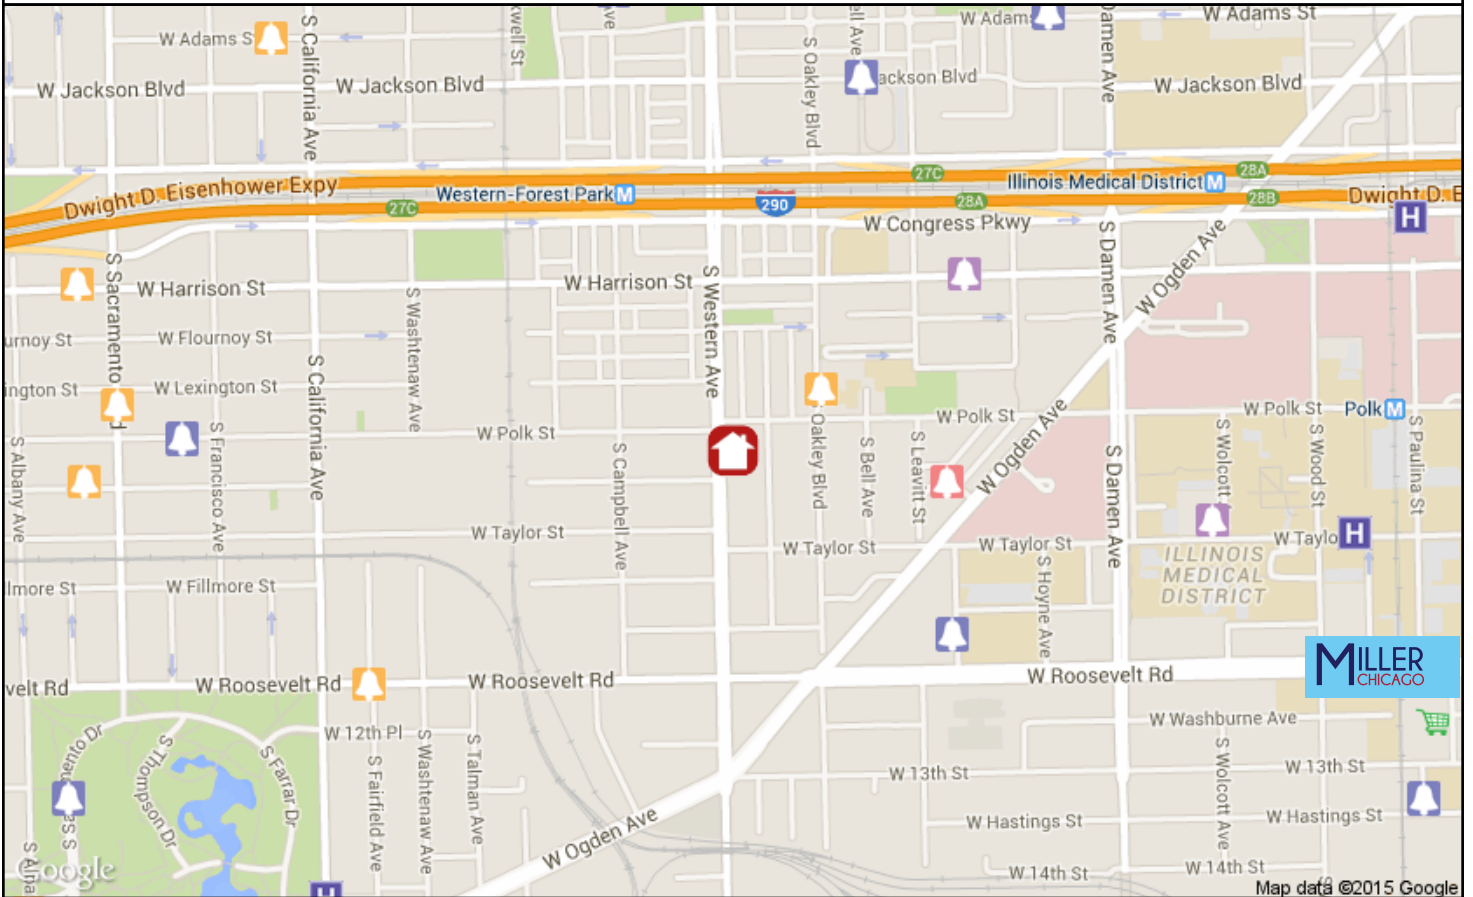

Home-Turf Report for 811 s western chicago il

Prepared by: Andrea Miller // 312-513-8333

© Forum Analytics, LLC // Visit www.hometurfonline.com or call (800) 689-1652

City Ward#: 28

Alderman: JASON ERVIN
259 N PULASKI RD, 60624, 773-533-0900

Nearest Public High Schools:

Jefferson Alternative High School, 1100 South Hamilton Ave, 0.4mi SE
Crane Technical Prep High School, 2245 West Jackson Blvd, 0.5mi N

Nearest Private High Schools:

Chicago Hope Academy, 2189 W Bowler St, 0.3mi E
Cristo Rey Jesuit High School, 1852 W 22nd Pl, 1.5mi SE
Our Lady of Tepeyac High School, 2228 S Whipple St, 1.6mi SW

Nearest Public Elementary Schools:

Irving Elementary School, 749 South Oakley Blvd, 0.1mi NE
Chalmers Elementary Specialty School, 2745 West Roosevelt Rd, 0.5mi SW

Nearest Private Elementary Schools:

Rush Day School, 2150 W Harrison St, 0.4mi NE
Children of Peace School, 1900 W Taylor St, 0.6mi E

Nearest Public Library:

Manning Branch Library, 6 S. Hoyne Avenue, 0.8mi NE

Nearest Hospital:

John H. Stroger Jr. Hospital of Cook County, 1969 West Ogden Avenue, 0.6mi N

Nearest Major Grocery Stores:

Jewel Osco, 1220 South Ashland Avenue, 0.9mi SE
ALDI, 1739 West Cermak Rd., 1.5mi SE
Mariano's, 2021 W. Chicago Ave., 1.8mi N

Nearest Movie Theaters:

Ice-Lawndale Theatres, 3330 W Roosevelt Rd, 1.2mi W
Apollos 2000, 2875 W Cermak Rd, 1.5mi SW

Nearest Major Health Clubs:

World Gym Fitness Ctr, 1822 S Bishop St, 1.5mi SE
Cardinal Fitness-Madison Ave, 1301 W Madison St # 103, 1.5mi NE

Nearest Starbucks:

1430 W. Taylor St., 1.2mi E

Nearest CTA Station:

Western-Congress, Blue Line (Congress), 0.4mi N

Nearest Metra

Western Ave., 0.9mi S

- Starbucks
- Health Club
- Dog Park
- Major Grocery
- Library
- Hospital
- Theater
- CTA Station
- Metra Station
- Public Schools:
- High School
- Elementary
- Private Schools:
- High School
- Elementary