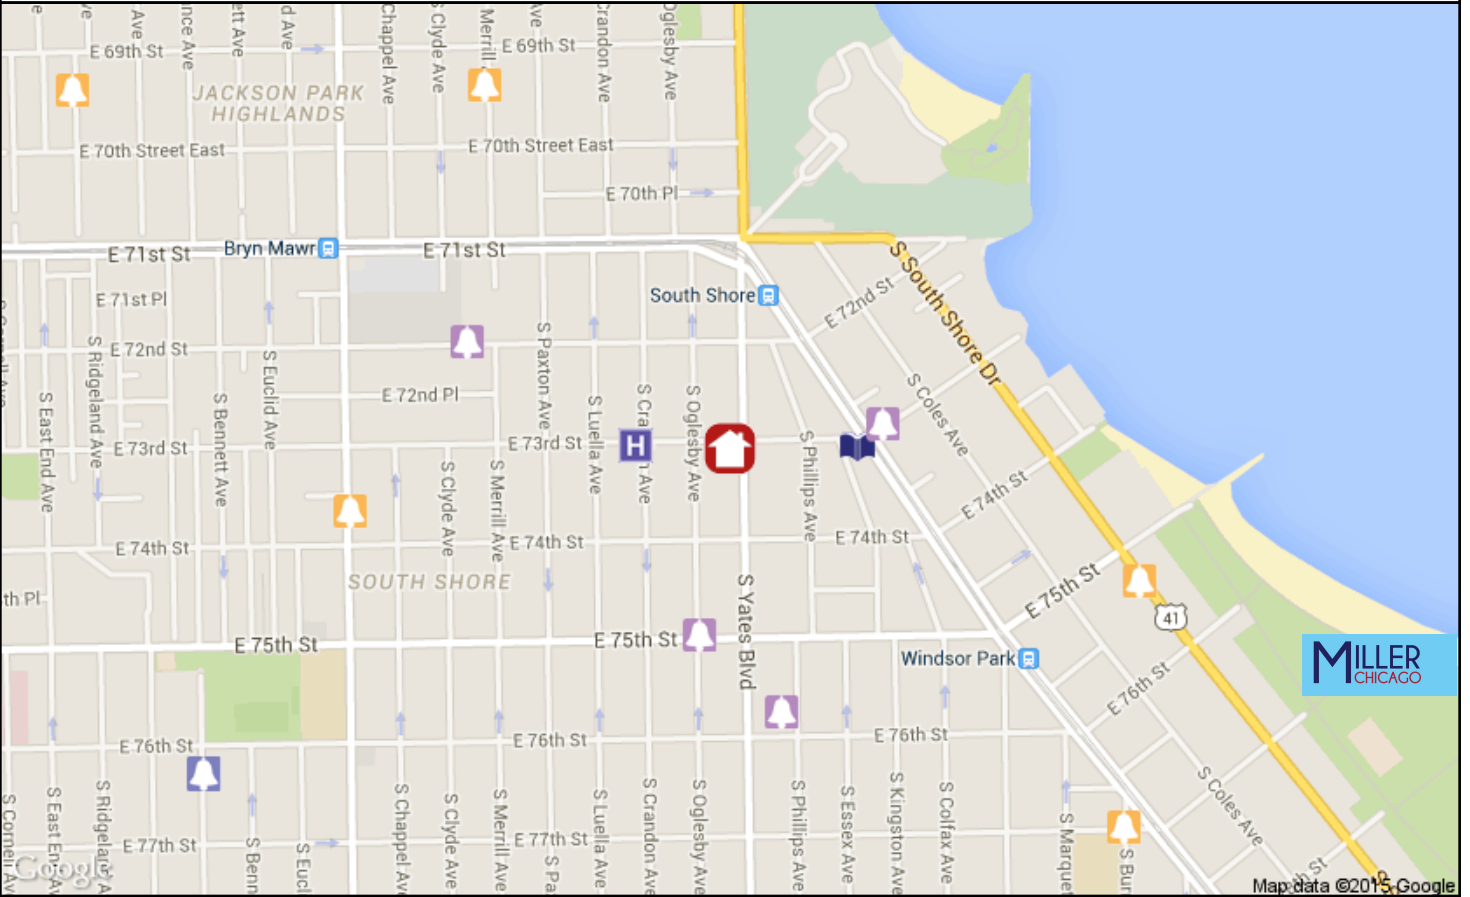

Home-Turf Report for 7300 S. Yates, Chicago, IL 60649

Prepared by: Andrea Miller // 312-513-8333

© Forum Analytics, LLC // Visit www.hometurfonline.com or call (800) 689-1652

City Ward#: 7 Alderman: SANDI JACKSON 7129 S YATES BLVD, 60649, 773-375-9180 Nearest Public High Schools: School of Technology High School, 7627 South Constance Ave, 0.8mi SW School of the Arts High School, 7627 South Constance Ave, 0.8mi SW Nearest Private High Schools: South Central Community Services, 7550 S Phillips Ave, 0.3mi S Sullivan Alternative House School, 8164 S South Chicago Ave, 1.3mi SW Mount Carmel High School, 6410 S Dante Ave, 1.6mi NW Nearest Public Elementary Schools: Bouchet Elementary Math & Science Academy, 7355 South Jeffery Blvd, 0.5mi W Powell Elementary Paideia Community Academy, 7530 South South Shore Dr, 0.5mi E Nearest Private Elementary Schools: Higher Learning Daycare & Education Center, 2526 E 73rd St, 0.2mi E Kenyatta's Daycare & Learning Center, 2334 E 75th St, 0.2mi S	Nearest Public Library: South Shore Branch Library, 2505 E. 73rd Street, 0.2mi E Nearest Hospital: La Rabida Children's Hospital, 6501 South Promontory Drive, 0.1mi W Nearest Major Grocery Stores: Save-A-Lot, 7240 S Stony Island Ave, 1.0mi W Jewel Osco, 7530 South Stony Island, 1.1mi W ALDI, 7800 South Chicago Ave., 1.3mi SW Nearest Movie Theaters: Regal Theater, 1645 E 79th St, 1.2mi SW Omnimax Theater, 5700 S Lake Shore Dr, 2.2mi N Nearest Major Health Clubs: Ymca, 6330 S Stony Island Ave, 1.6mi NW Curves, 1514 E 63rd St, 1.7mi NW Nearest Starbucks: 7101 South Stony Island Ave., 1.0mi W Nearest CTA Station: Cottage Grove, Green Line, 2.4mi W Nearest Metra South Shore, 0.2mi N	- Starbucks - Health Club - Dog Park - Major Grocery - Library - Hospital - Theater - CTA Station - Metra Station - Public Schools: - High School - Elementary - Private Schools: - High School - Elementary

Forum Analytics, LLC and the users of Home-Turf assume no responsibility for any loss or impact resulting from the use of this information. No representations are made regarding the accuracy of the information provided. All data is subject to change and should be verified with local sources.