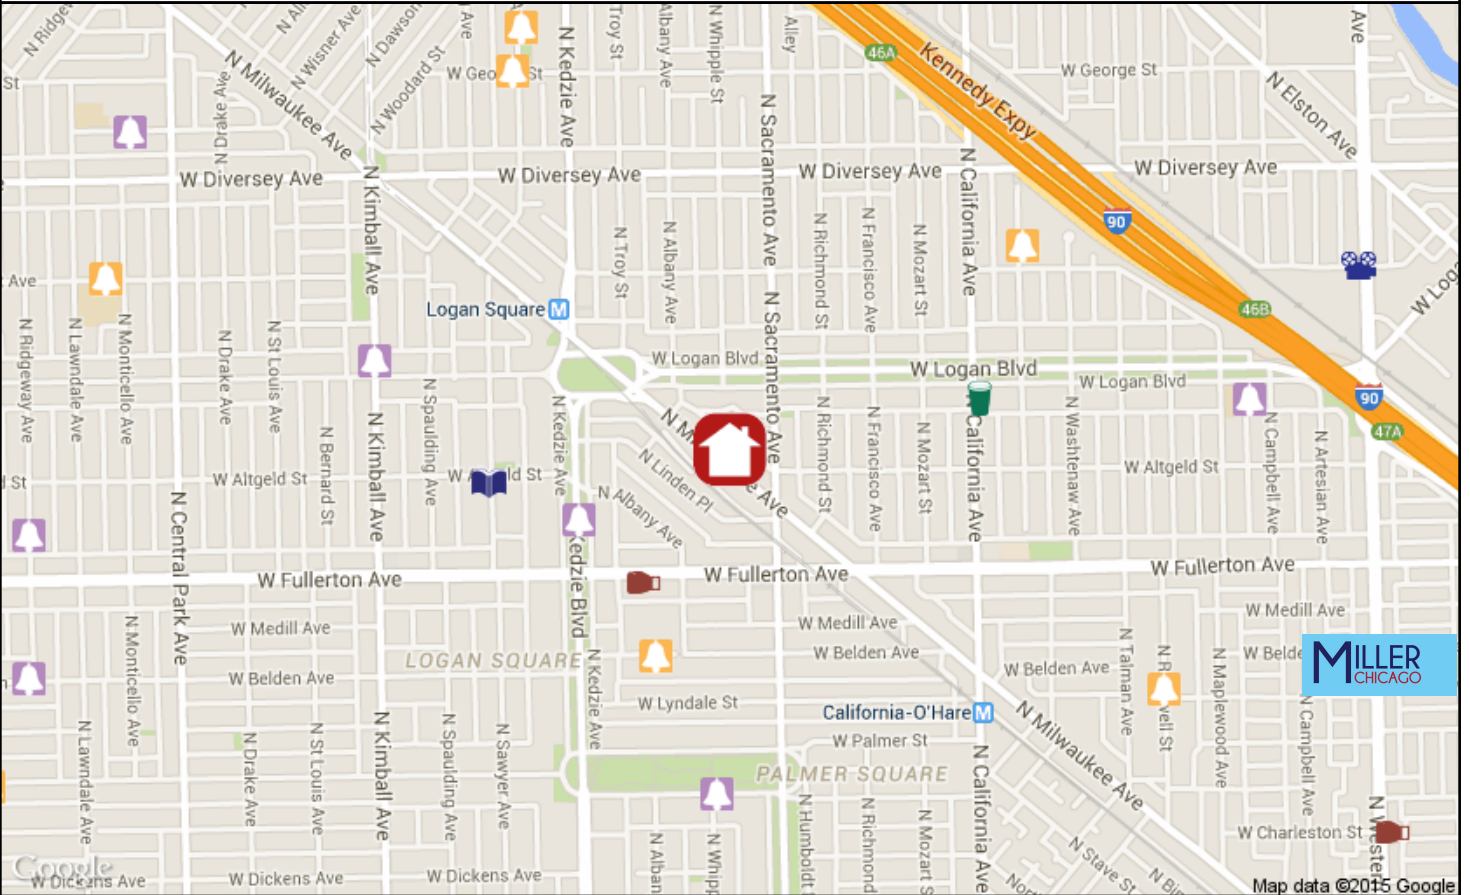

Home-Turf Report for 2505 N Milwaukee

Prepared by: **Andrea Miller // 312-513-8333**

© Forum Analytics, LLC // Visit www.hometurfonline.com or call (800) 689-1652

<p>City Ward#: 35 Alderman: REY COLON 2710 N SAWYER AVE, 60647, 773-365-3535</p> <p>Nearest Public High Schools: Devry University Advantage Academy High School, 3300 North Campbell Ave, 1.2mi NE Alcott Humanities High School, 2957 North Hoyne Ave, 1.3mi NE</p> <p>Nearest Private High Schools: Gordon Tech High School, 3633 N California Ave, 1.4mi N Antonia Pantoja High School, 3121 N Pulaski Rd, 1.4mi NW Josephinum Middle/high School, 1501 N Oakley Blvd, 1.6mi SE</p> <p>Nearest Public Elementary Schools: Darwin Elementary School, 3116 West Belden Ave, 0.3mi S Brentano Elementary Math & Science Academy, 2723 North Fairfield Ave, 0.4mi NE</p> <p>Nearest Private Elementary Schools: St. Sylvester Elementary School, 3027 W Palmer Blvd, 0.4mi S La Progresiva Preschool, 2609 N Kimball Ave, 0.5mi W</p>	<p>Nearest Public Library: Logan Square Branch Library, 3255 W. Altgeld Street, 0.3mi W</p> <p>Nearest Hospital: Kindred Chicago Central Hosp, 4058 West Melrose Street, 1.6mi NW</p> <p>Nearest Major Grocery Stores: Aldi, 3320 W. Belmont, 0.9mi NW Strack and Van Til, 2627 N. Elston Ave., 1.0mi E Aldi, 4030 West Wrightwood, 1.2mi W</p> <p>Nearest Movie Theaters: City North 14, 2600 N Western Ave, 0.8mi E Brew & View At the Vic, 3145 N Sheffield Ave, 2.7mi E</p> <p>Nearest Major Health Clubs: Curves, 3143 W Fullerton Ave, 0.2mi SW Bodyparts Fitness, 3232 N Elston Ave, 0.9mi N</p> <p>Nearest Starbucks: 2543 N. California, 0.3mi E</p> <p>Nearest CTA Station: Logan Square, Blue Line, 0.3mi NW</p> <p>Nearest Metra Healy, 1.3mi W</p>	<ul style="list-style-type: none"> Starbucks Health Club Dog Park Major Grocery Library Hospital Theater CTA Station Metra Station Public Schools: High School Elementary Private Schools: High School Elementary
---	---	---