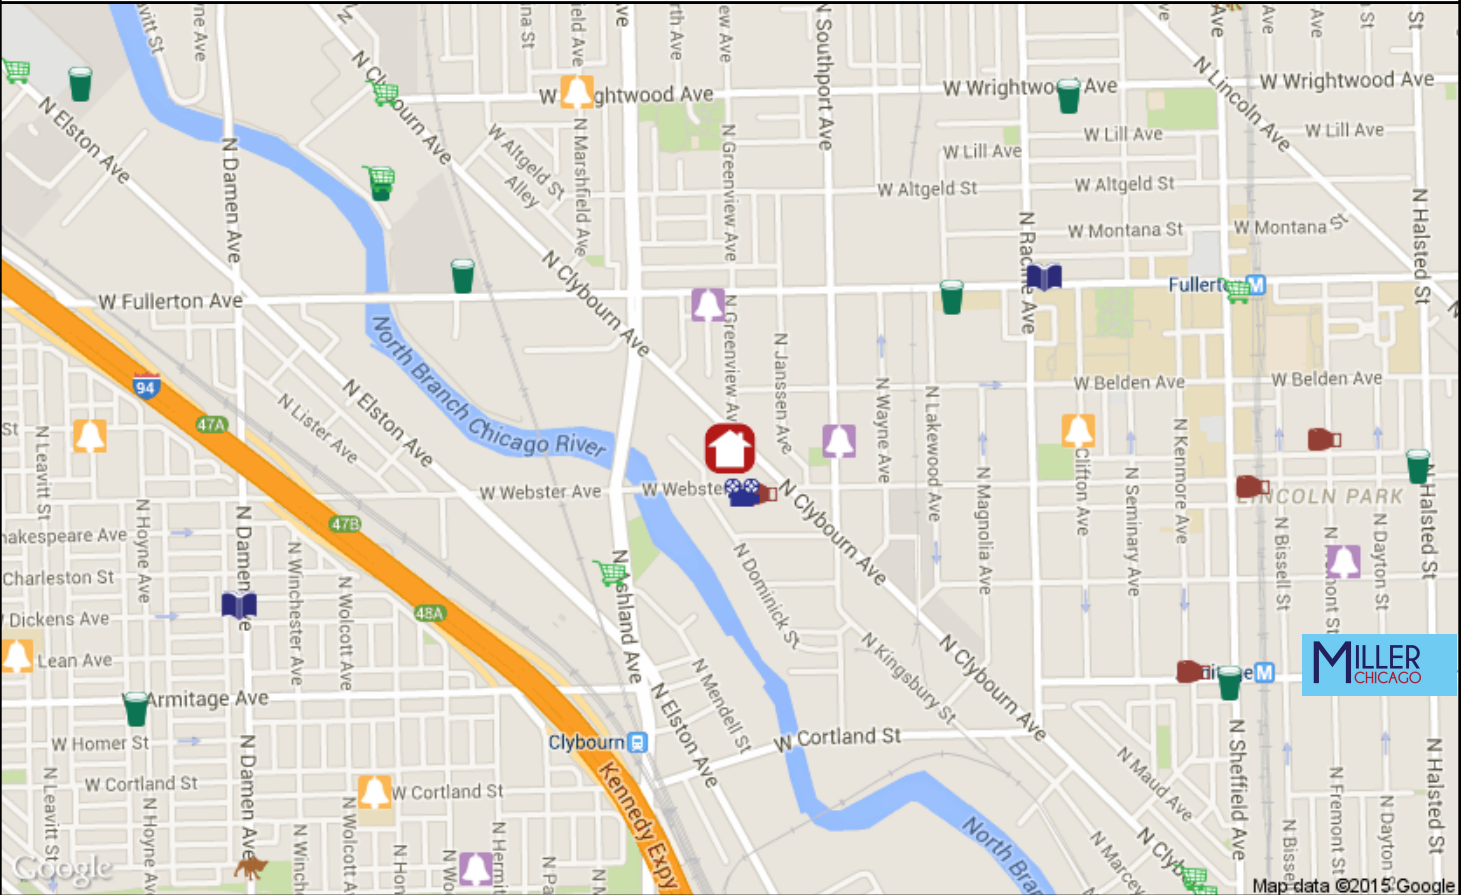

Home-Turf Report for 2232 N. Clybourn, Chicago, IL

Prepared by: Andrea Miller // 312-513-8333

© Forum Analytics, LLC // Visit www.hometurfonline.com or call (800) 689-1652

City Ward#: 2

Alderman: ROBERT FIORETTI
429 S DEARBORN, 60605, 312-263-9273

Nearest Public High Schools:

Lincoln Park High School, 2001 North Orchard St, 1.0mi E
Alcott Humanities High School, 2957 North Hoyne Ave, 1.2mi NW

Nearest Private High Schools:

Banner North School, 1625 W Diversey Pkwy, 0.7mi N
Holy Trinity High School, 1443 W Division St, 1.3mi S
Early College High School, 1135 N Cleaver St, 1.3mi S

Nearest Public Elementary Schools:

Mayer Elementary School, 2250 North Clifton Ave, 0.4mi E

Prescott Elementary School, 1632 West Wrightwood Ave, 0.5mi NW

Nearest Private Elementary Schools:

St. Josaphat School, 2245 N Southport Ave, 0.1mi E
Montessori of Highland Park, 1501 W Fullerton Ave, 0.2mi N

Nearest Public Library:

Lincoln Park Branch Library, 1150 W. Fullerton Avenue, 0.5mi NE

Nearest Hospital:

Advocate Illinois Masonic Medical Center, 836 West Wellington Avenue, 1.2mi NE

Nearest Major Grocery Stores:

Mariano's, 2112 N Ashland Ave, 0.2mi SW
Jewel Osco, 2550 N. Clybourn Ave, 0.6mi NW
ALDI, 2600 N. Clybourn Avenue, 0.6mi NW

Nearest Movie Theaters:

Kerasotes Theatres Manager's, 1471 W Webster Ave, 0.1mi S

City North 14, 2600 N Western Ave, 1.3mi NW

Nearest Major Health Clubs:

Bally Total Fitness, 1455 W Webster Ave, 0.1mi SE
Power Plate Institute Chicago, 1022 W Armitage Ave, 0.7mi SE

Nearest Starbucks:

1245 W. Fullerton Ave., 0.3mi NE

Nearest CTA Station:

Fullerton, Red, Brown, Purple (Express), 0.7mi E

Nearest Metra Clybourn, 0.4mi S

- Starbucks
- Health Club
- Dog Park
- Major Grocery
- Library
- Hospital
- Theater
- CTA Station
- Metra Station
- **Public Schools:**
- High School
- Elementary
- **Private Schools:**
- High School
- Elementary