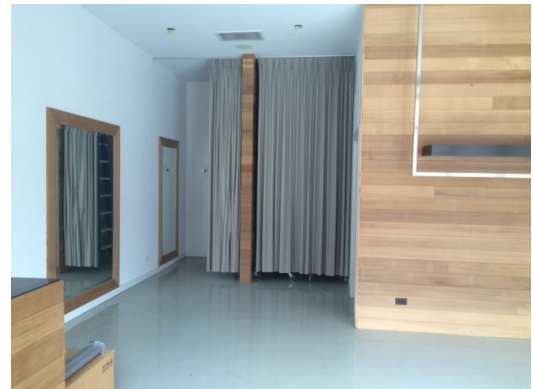

2028 W Division

Wicker Park

Chicago, IL 60622

FOR SALE 1,237 SF

Wicker Park Commercial Retail Condo

Commercial Condo with Division Street Frontage in
Heart of Wicker Park

MILLER
CHICAGO
www.millerchicagorealestate.com