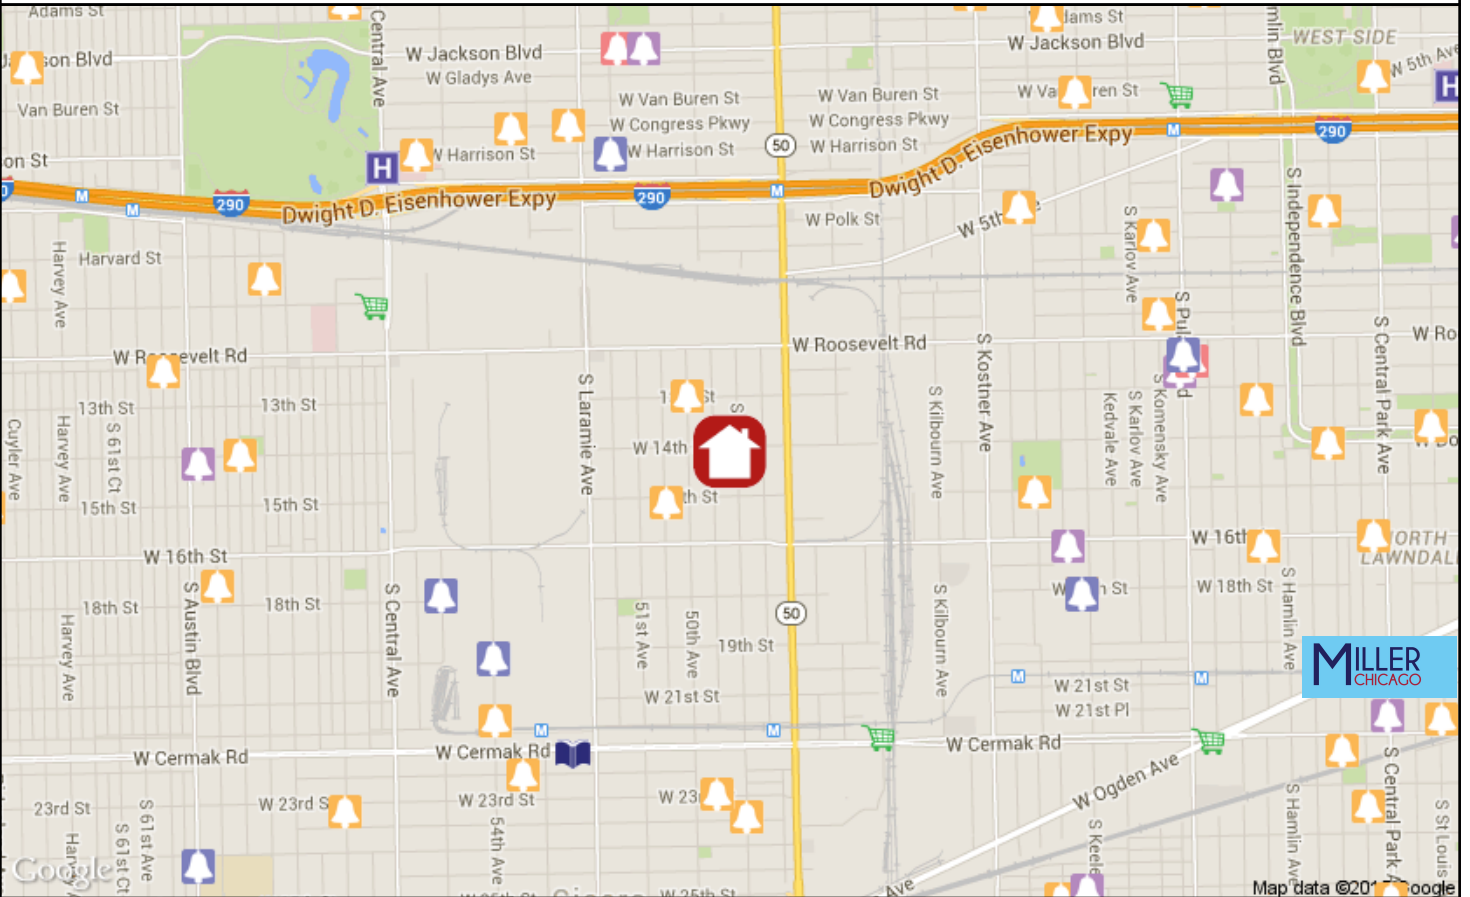

Home-Turf Report for 4901-11 W 14th St, Cicero, IL 60804

Prepared by: Andrea Miller // 312-513-8333

© Forum Analytics, LLC // Visit www.hometurfonline.com or call (800) 689-1652

High School District:

J. Sterling Morton High School District 201

Grade School District:

Cicero School District 99

Nearest Public High School(s):

J. Sterling Morton Alternative School, 1874 South 54th Ave, 0.8mi SW

J. Sterling Morton Freshman Center, 1801 South 55th Ave, 0.8mi SW

Nearest Private Elementary Schools:

Les Finch's Learning Tree Daycare, 4217 W 16th St, 0.9mi E
 Chicago West Side Christian School, 1240 S Pulaski Rd, 1.2mi E

Nearest Public Library:

Cicero Public Library, 5225 West Cermak Road, 0.9mi SW

Nearest Hospital:

Loretto Hospital, 645 South Central Avenue, 1.1mi NW

Nearest Major Grocery Stores:

Aldi, 4630 Cermak Road, 0.8mi SE
 Aldi, 5629 West Fillmore, 1.0mi W
 Save-A-Lot, 3939 W Ogden, 1.4mi SE