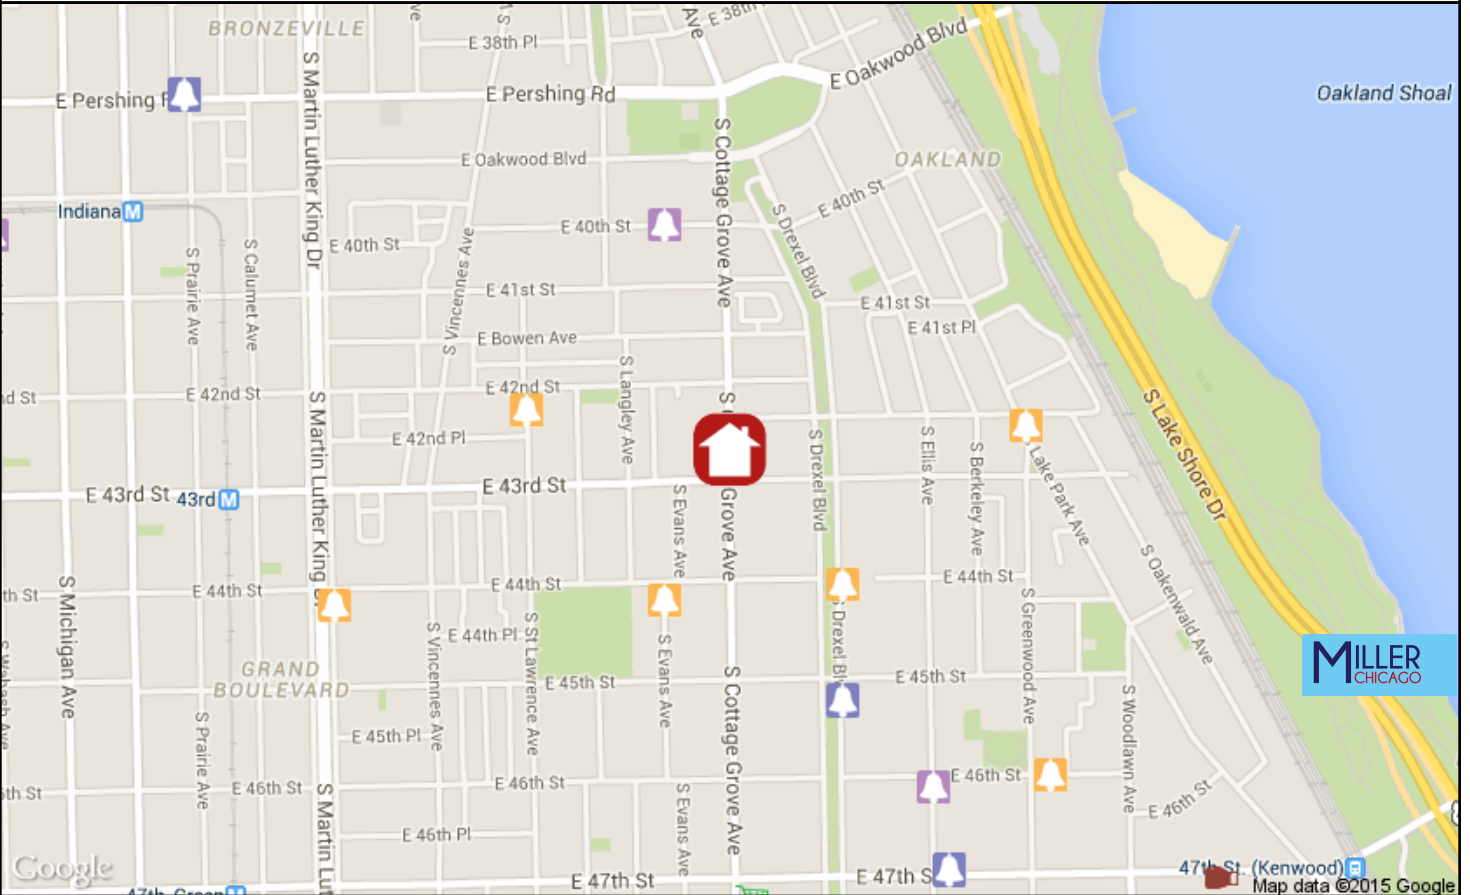

Home-Turf Report for 4259 S Cottage Grove Chicago IL 60653

Prepared by: Andrea Miller // 312-513-8333

© Forum Analytics, LLC // Visit www.hometurfonline.com or call (800) 689-1652

City Ward#: 4

Alderman: WILLIAM BURNS
4659 S COTTAGE GROVE STE 203, 60653, 773-536-8103

Nearest Public High Schools:

King College Prep High School, 4445 South Drexel Blvd, 0.3mi SE
Urban Prep Charter - South Shore High School, 1014 East 47th St, 0.6mi SE

Nearest Private High Schools:

Hales Franciscan High School, 4930 S Cottage Grove Ave, 0.9mi S
De La Salle Institute - Institute Campus, 3434 S Michigan Ave, 1.3mi NW
De La Salle Institute - Lourdes Hall Campus, 1040 W 32nd Pl, 2.7mi NW

Nearest Public Elementary Schools:

Woodson South Elementary School, 4414 South Evans Ave, 0.2mi SW
Price Literature & Writing Elementary School, 4351 South Drexel Blvd, 0.2mi SE

Nearest Private Elementary Schools:

Holy Angels Catholic School, 750 E 40th St, 0.3mi N
Cambridge School of Chicago, 4611 S Ellis Ave, 0.5mi SE

Nearest Public Library:

Hall Branch Library, 4801 S. Michigan Avenue, 1.1mi SW

Nearest Hospital:

Provident Hosp of Cook Cnty, 500 East 51st Street, 1.1mi S

Nearest Major Grocery Stores:

Save-A-Lot, 4701 S Cottage Grove, 0.6mi S
Jewel-Osco, 443 East 34th Street, 1.1mi N
Save-A-Lot, 3418 S Halsted, 2.3mi NW

Nearest Movie Theaters:

Omnimax Theater, 5700 S Lake Shore Dr, 2.2mi SE
ShowPlace ICON Theater, 1011 South Delano Court E, 3.8mi N

Nearest Major Health Clubs:

Bally Total Fitness, 1301 E 47Th St, 0.8mi SE
Curves, 1424 E 53rd St # W, 1.5mi SE

Nearest Starbucks:

3506 S. State St., 1.4mi NW

Nearest CTA Station:

43rd, Green Line, 0.6mi W

Nearest Metra

47th St., 1.0mi SE

- Starbucks
- Health Club
- Dog Park
- Major Grocery
- Library
- Hospital
- Theater
- CTA Station
- Metra Station
- Public Schools:
- High School
- Elementary
- Private Schools:
- High School
- Elementary