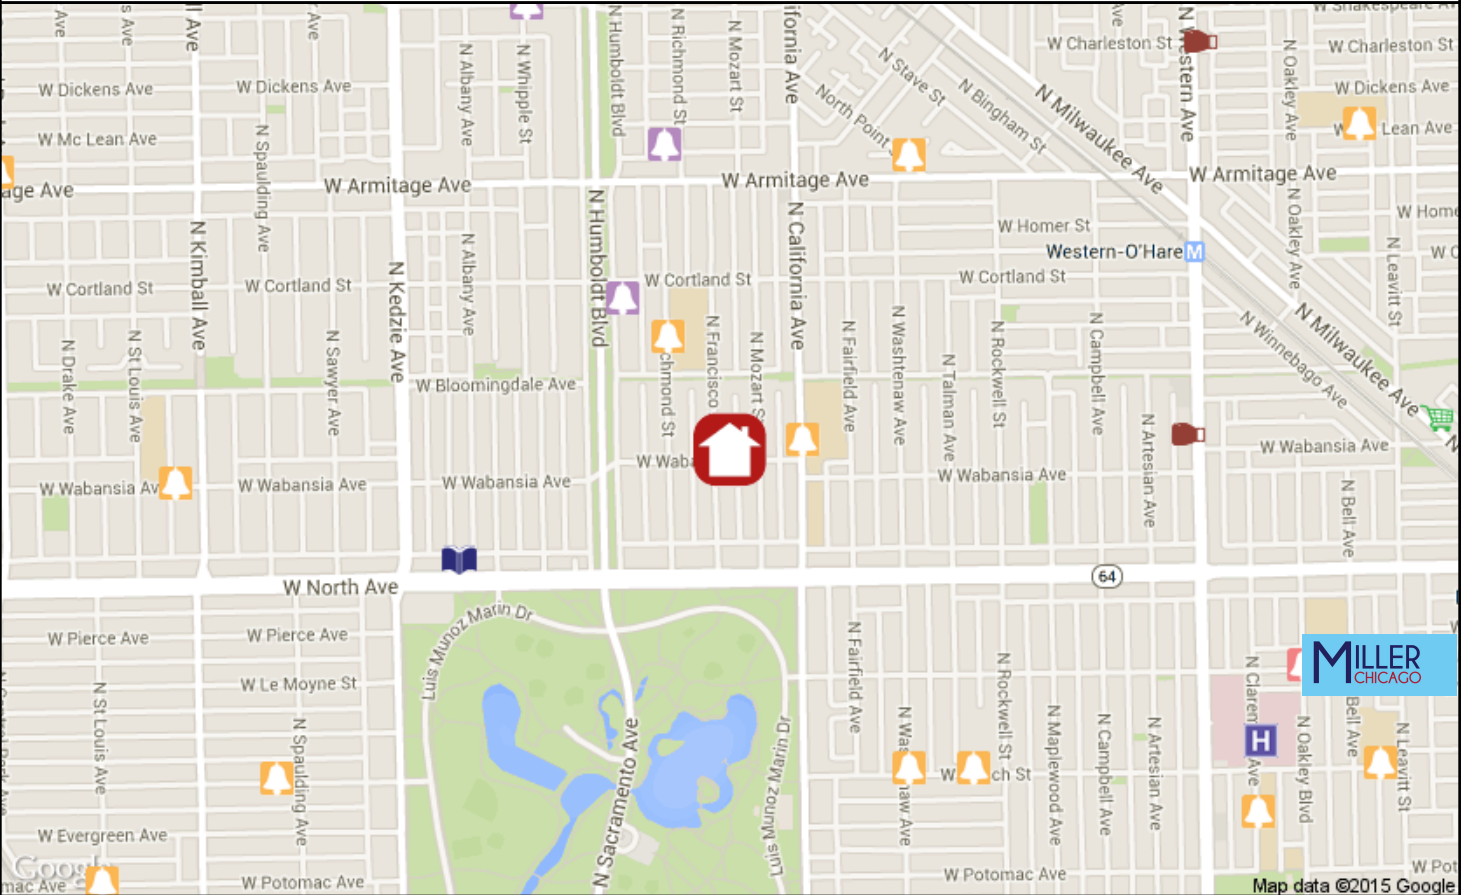

Home-Turf Report for 1703 n Francisco Chicago IL

Prepared by: Andrea Miller // 312-513-8333

© Forum Analytics, LLC // Visit www.hometurfonline.com or call (800) 689-1652

City Ward#: 1

Alderman: JOE MORENO
2058 N WESTERN AVE, 60647, 773-278-0101

Nearest Public High Schools:

Clemente Community Academy High School, 1147 North Western Ave, 0.9mi SE
Clemente Achievement Academy High School, 1147 North Western Ave, 0.9mi SE

Nearest Private High Schools:

Josephinum Middle/high School, 1501 N Oakley Blvd, 0.8mi E

Banner North School, 1625 W Diversey Pkwy, 2.0mi NE
Esperanza School, 520 N Marshfield Ave, 2.1mi SE

Nearest Public Elementary Schools:

Moos Elementary School, 1711 North California Ave, 0.1mi E
Yates Elementary School, 1839 North Richmond St, 0.2mi NW

Nearest Private Elementary Schools:

Humboldt Community Christian School, 1847 N Humboldt Blvd, 0.2mi NW
Salem Christian School, 2018 N Richmond St, 0.4mi N

Nearest Public Library:

Humboldt Park Branch Library, 1605 N. Troy Street, 0.4mi W

Nearest Hospital:

St Mary & Elizabeth Med Center-Elizabeth Campus, 1431 North Claremont Avenue, 0.8mi SE

Nearest Major Grocery Stores:

Aldi, 1767 N. Milwaukee, 0.9mi E
Aldi, 800 N. Kedzie, 1.2mi S
Strack and Van Til, 2627 N. Elston Ave., 1.4mi NE

Nearest Movie Theaters:

City North 14, 2600 N Western Ave, 1.3mi NE
Brew & View At the Vic, 3145 N Sheffield Ave, 3.0mi NE

Nearest Major Health Clubs:

Ladies Workout Express, 1722 N Western Ave, 0.6mi E
My Fitness CO, 2103 N Western Ave, 0.8mi NE

Nearest Starbucks:

2101 W. Armitage Avenue, 1.0mi E

Nearest CTA Station:

Western/Milwaukee, Blue Line (O'Hare), 0.6mi NE

Nearest Metra

Clybourn, 1.6mi E

- Starbucks
- Health Club
- Dog Park
- Major Grocery
- Library
- Hospital
- Theater
- CTA Station
- Metra Station
- **Public Schools:**
- High School
- Elementary
- **Private Schools:**
- High School
- Elementary