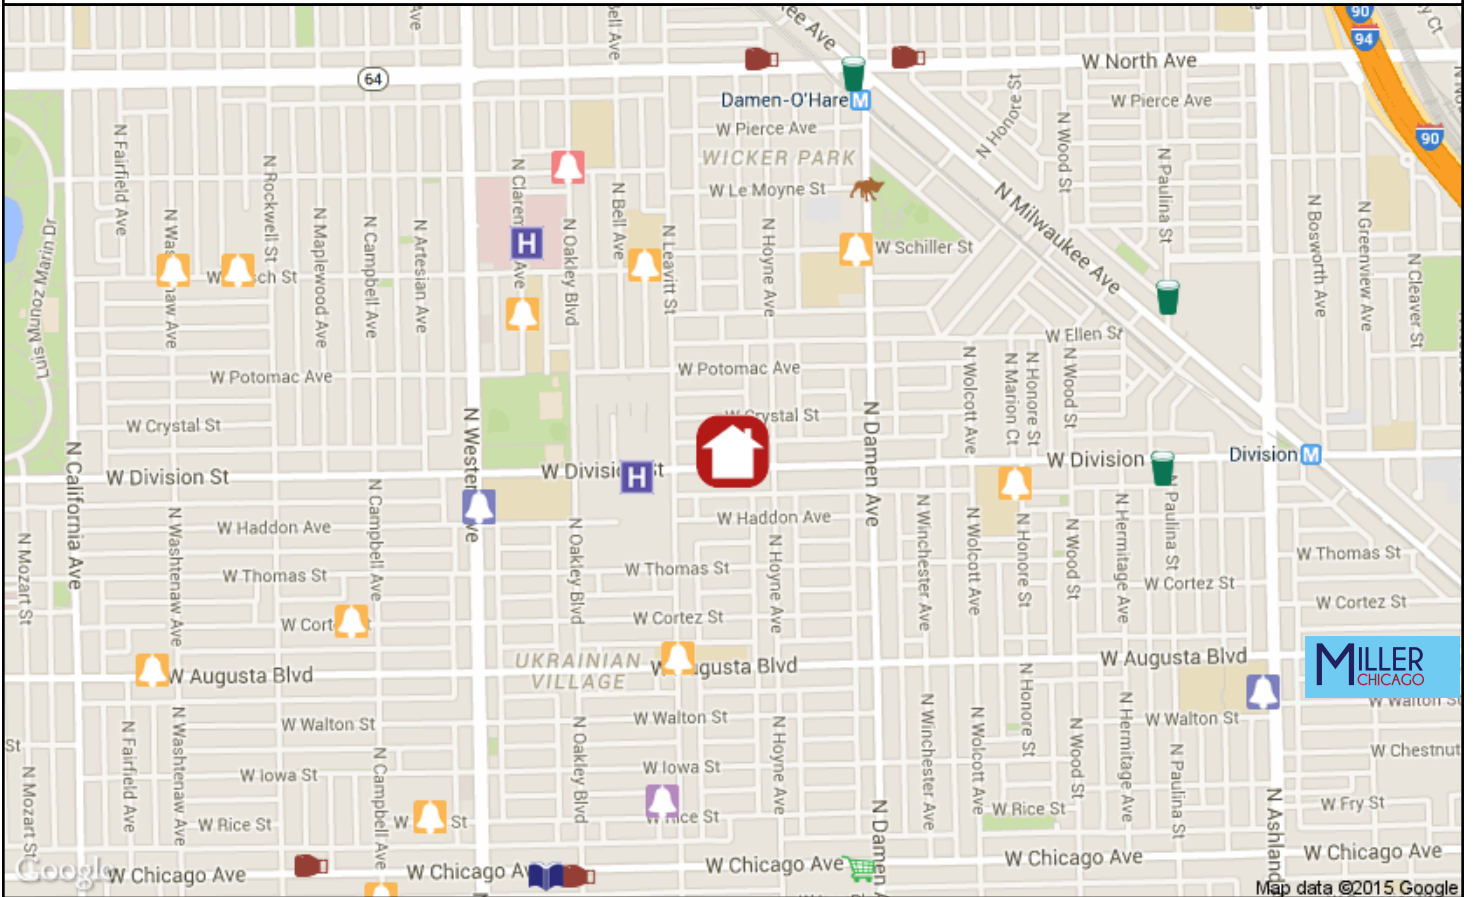

Home-Turf Report for 2124 W division chicago il

Prepared by: Andrea Miller // 312-513-8333

© Forum Analytics, LLC // Visit www.hometurfonline.com or call (800) 689-1652

City Ward#: 32

Alderman: SCOTT WAGUESPACK
2657 N CLYBOURN, 60614, 773-248-1330

Nearest Public High Schools:

Clemente Community Academy High School, 1147 North Western Ave, 0.3mi W
Clemente Achievement Academy High School, 1147 North Western Ave, 0.3mi W

Nearest Private High Schools:

Josephinum Middle/high School, 1501 N Oakley Blvd, 0.4mi NW
Esperanza School, 520 N Marshfield Ave, 1.0mi SE
Banner North School, 1625 W Diversey Pkwy, 2.1mi N

Nearest Public Elementary Schools:

Sabin Elementary Magnet School, 2216 West Hirsch St, 0.3mi NW
Columbus Elementary School, 1003 North Leavitt St, 0.3mi S

Nearest Private Elementary Schools:

St. Nicholas Ukrainian Catholic School, 2200 W Rice St, 0.5mi S
St. Mary of the Angels School, 1810 N Hermitage Ave, 0.9mi NE

Nearest Public Library:

Midwest Branch Library, 2335 W. Chicago Avenue, 0.6mi SW

Nearest Hospital:

St Mary & Elizabeth Med Center, 2233 West Division Street, 0.1mi W

Nearest Major Grocery Stores:

Mariano's, 2021 W. Chicago Ave., 0.6mi S
Aldi, 1767 N. Milwaukee, 0.7mi N
Jewel-Osco, 1341 North Paulina, 1.1mi NE

Nearest Movie Theaters:

City North 14, 2600 N Western Ave, 1.9mi N
Sony Pipers Alley Theater, 1608 N Wells St, 2.4mi E

Nearest Major Health Clubs:

Bucktown Fitness Club, 2100 W North Ave, 0.5mi N
Cheetah Gym, 1934 W North Ave, 0.5mi NE

Nearest Starbucks:

1588 N. Milwaukee Ave., 0.5mi N

Nearest CTA Station:

Damen/Milwaukee, Blue Line, 0.5mi N

Nearest Metra

Western Ave., 1.1mi S

- Starbucks
- Health Club
- Dog Park
- Major Grocery
- Library
- Hospital
- Theater
- CTA Station
- Metra Station
- Public Schools:
- High School
- Elementary
- Private Schools:
- High School
- Elementary