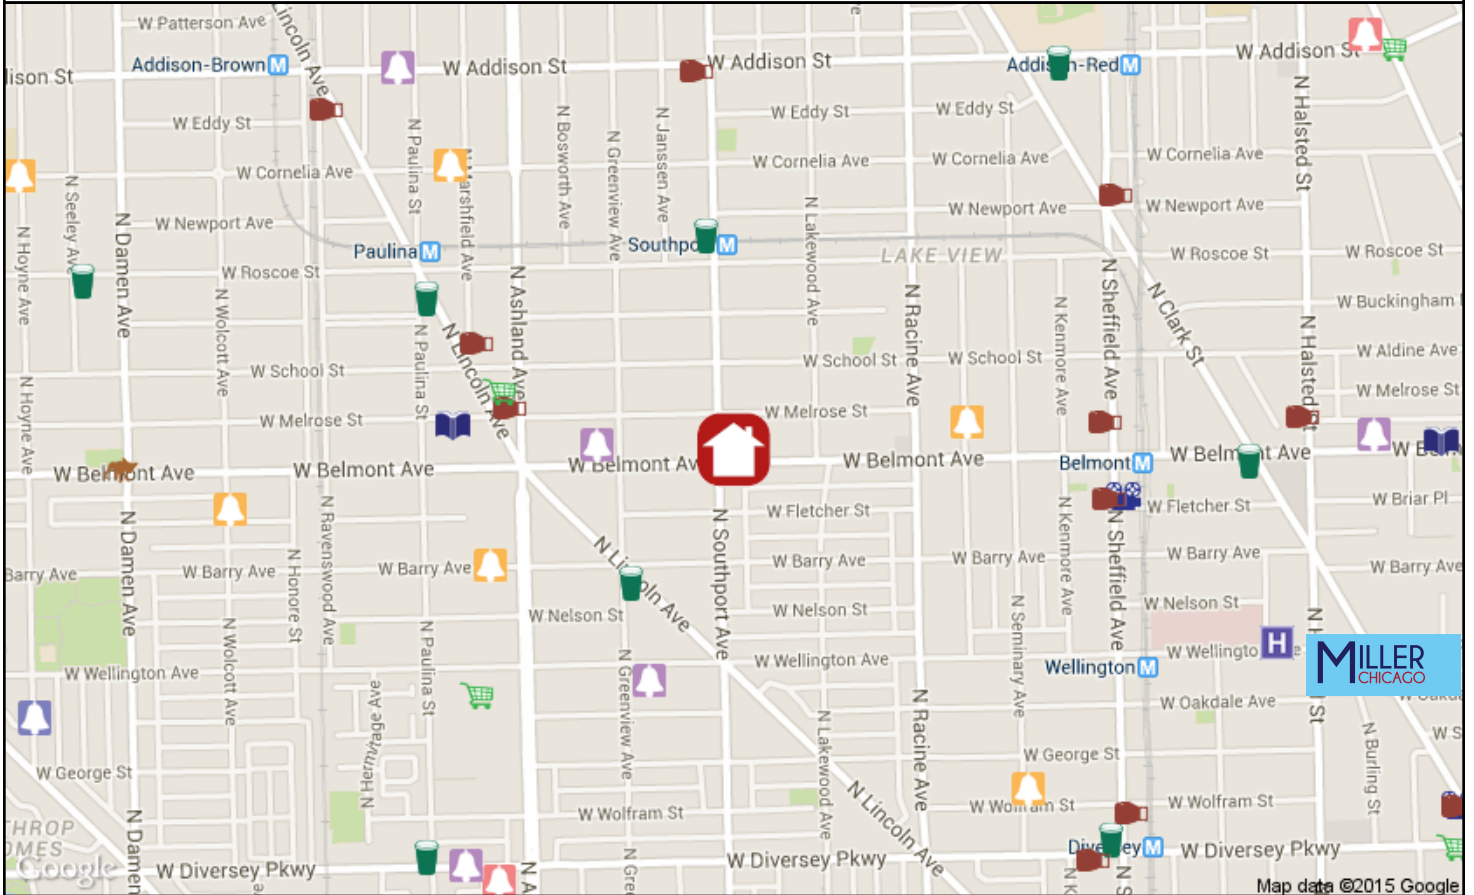

Home-Turf Report for 1358 W Belmont Ave, Unit 301, Chicago, IL 60657

Prepared by: Andrea Miller // 312-513-8333

© Forum Analytics, LLC // Visit www.hometurfonline.com or call (800) 689-1652

City Ward#: 44

Alderman: THOMAS M. TUNNEY
1057 W BELMONT AVE, 60657, 773-525-6034

Nearest Public High Schools:

Alcott Humanities High School, 2957 North Hoyne Ave, 0.9mi W
Lake View High School, 4015 North Ashland Ave, 1.0mi N

Nearest Private High Schools:

Banner North School, 1625 W Diversey Pkwy, 0.6mi SW
Lake View Academy, 716 W Addison St, 1.0mi NE
St. Benedict High School, 3900 N Leavitt St, 1.3mi NW

Nearest Public Elementary Schools:

Hawthorne Scholastic Academy, 3319 North Clifton Ave, 0.3mi E
Burley Elementary School, 1630 West Barry Ave, 0.3mi SW

Nearest Private Elementary Schools:

St. Luke Academy, 1500 W Belmont Ave, 0.2mi W
Alphonsus Academy & Center for the Arts, 1439 W Wellington Ave, 0.3mi S

Nearest Public Library:

Lincoln Belmont Branch Library, 1659 W. Melrose Street, 0.4mi W

Nearest Hospital:

Advocate IL Masonic Med Center, 836 West Wellington Avenue, 0.7mi E

Nearest Major Grocery Stores:

Whole Foods, 3300 N. Ashland Ave, 0.3mi W
Jewel-Osco, 2940 North Ashland Avenue, 0.4mi SW
Trader Joe's, 3745 N Lincoln Ave, 0.9mi NW

Nearest Movie Theaters:

Brew & View At the Vic, 3145 N Sheffield Ave, 0.5mi E
Broadway Cinema, 3175 N Broadway St, 1.0mi E

Nearest Major Health Clubs:

X Sport Fitness, 3240 N Ashland Ave, 0.3mi W
Ymca, 3333 N Marshfield Ave, 0.4mi NW

Nearest Starbucks:

3045 Greenview, 0.2mi SW

Nearest CTA Station:

Southport, Brown Line, 0.3mi N

Nearest Metra

Clybourn, 1.6mi S

- Starbucks
- Health Club
- Dog Park
- Major Grocery
- Library
- Hospital
- Theater
- CTA Station
- Metra Station
- Public Schools:
- High School
- Elementary
- Private Schools:
- High School
- Elementary

Forum Analytics, LLC and the users of Home-Turf assume no responsibility for any loss or impact resulting from the use of this information. No representations are made regarding the accuracy of the information provided. All data is subject to change and should be verified with local sources.