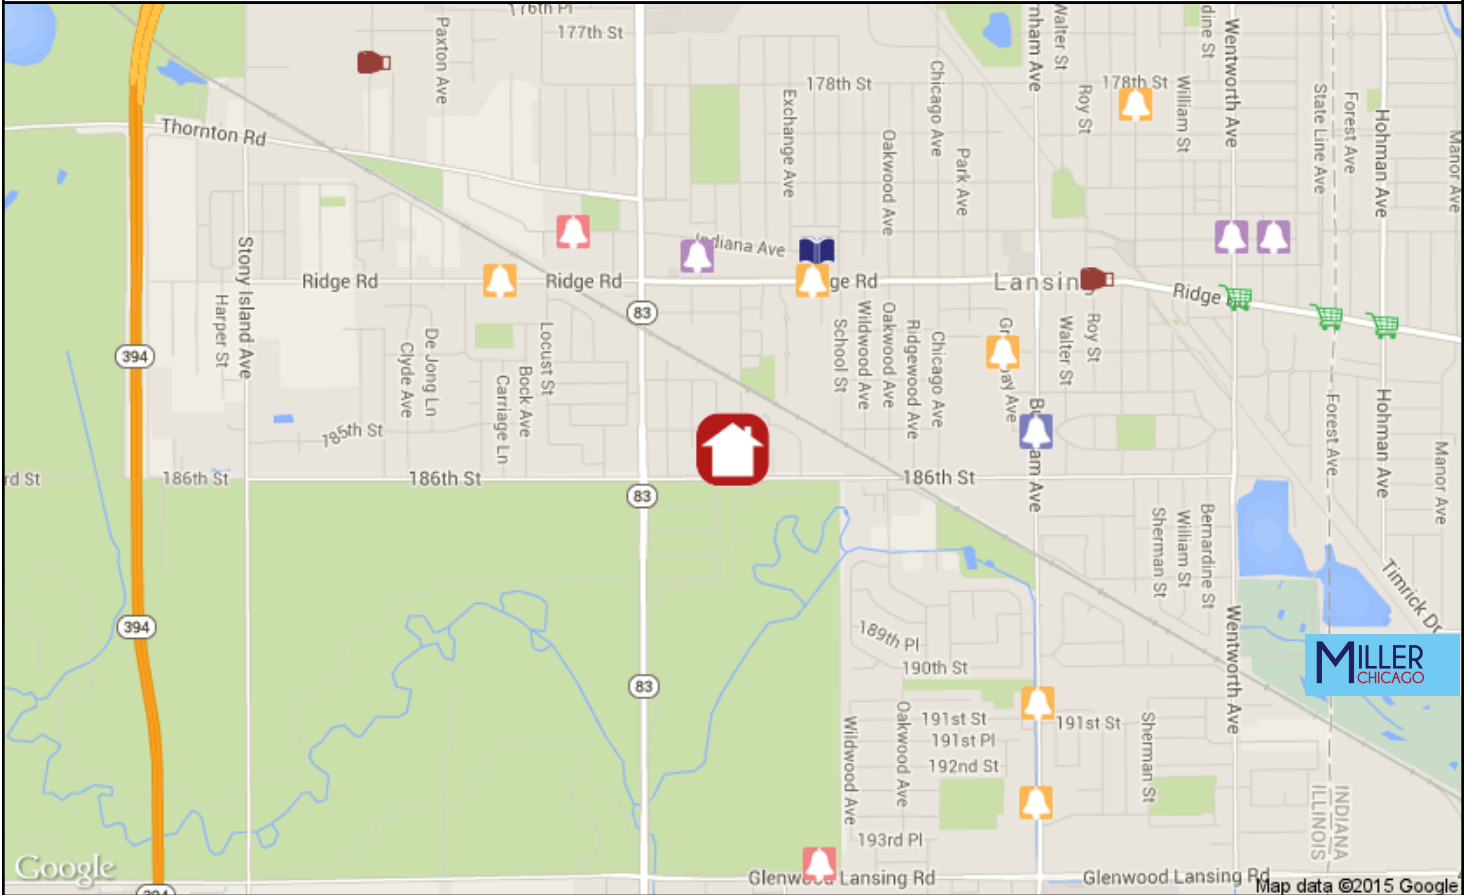

Home-Turf Report for 18518 Oakley Ave, Lansing, IL 60438

Prepared by: Andrea Miller // 312-513-8333

© Forum Analytics, LLC // Visit www.hometurfonline.com or call (800) 689-1652

High School District:

Thornton Fractional Township High School District 215

Grade School District:

Lansing School District 158

Nearest Public High School(s):

Thornton Fractional South High School, 18500 Burnham Ave, 0.8mi E
 Thornton Fractional North High School, 755 Pulaski Rd, 4.0mi N

Heartland Memorial Hospital, 701 Superior Avenue, 2.7mi SE

Nearest Major Grocery Stores:

Aldi, 3602 Ridge Road, 1.3mi E
 Strack and Van Til, 12 Ridge Rd., 1.5mi E
 Jewel-Osco, 716 Ridge Road, 1.7mi E

Nearest Movie Theaters:

Nearest Starbucks:

175 Tristate Tollway, 1.6mi NW

Nearest CTA Station:

95th/Dan Ryan, Red Line, 11.9mi N

Nearest Metra

East Chicago, 5.3mi NE

-  Starbucks
-  Health Club
-  Dog Park
-  Major Grocery
-  Library
-  Hospital
-  Theater
-  CTA Station
-  Metra Station
- Public Schools:
-  High School
-  Elementary
- Private Schools:
-  High School
-  Elementary