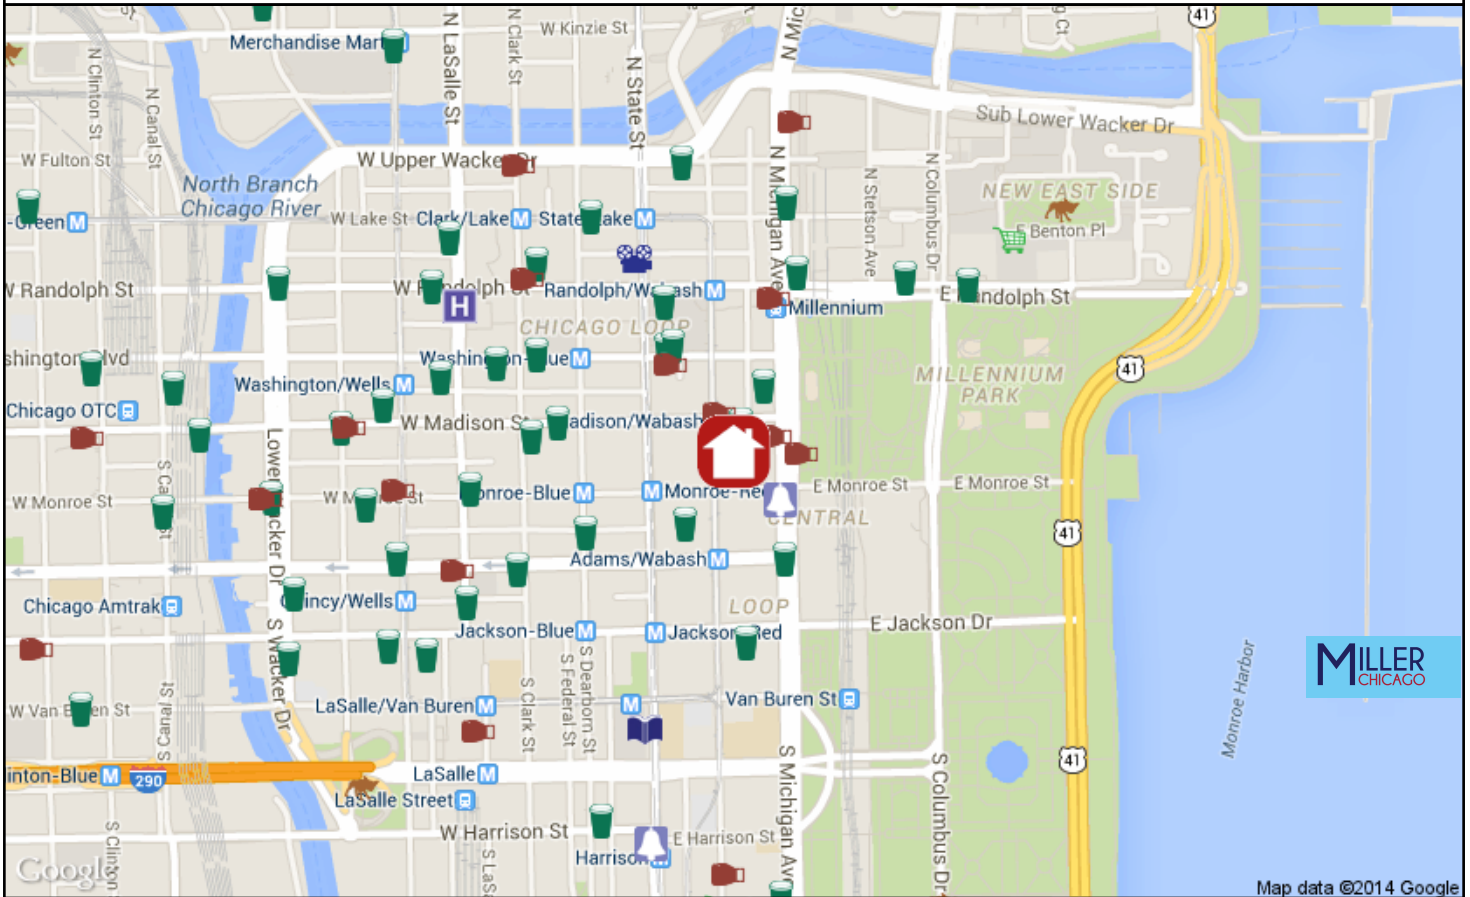

# Home-Turf Report for 60 East Monroe Street, Unit 1607, Chicago, IL 60603

Prepared by: Andrea Miller // 312-513-8333

© Forum Analytics, LLC // Visit [www.hometurfonline.com](http://www.hometurfonline.com) or call (800) 689-1652

**Nearest Public Library:**

Harold Washington Branch Library, 400 S. State Street, 0.4mi S

**Nearest Hospital:**

Children's Memorial Hospital, 2300 Children's Plaza, 0.4mi NW

**Nearest Major Grocery Stores:**

Mariano's, 333 E. Benton Pl., 0.4mi NE  
Jewel-Osco, 1224 South Wabash, 0.6mi S  
Trader Joe's, 44 E Ontario St, 0.6mi N

**Nearest Movie Theaters:**

Gene Siskel Film Ctr, 164 N State St, 0.3mi NW  
Amc River East 21, 322 E Illinois St, 0.7mi NE

## Nearest Major Grocery Stores:

Mariano's, 333 E. Benton Pl., 0.4mi NE  
Jewel-Osco, 1224 South Wabash, 0.6mi S  
Trader Joe's, 44 E Ontario St, 0.6mi N  
Trader Joe's, 1147 S Wabash Ave, 0.9mi S  
Whole Foods, 30 West Huron St, 1.0mi N