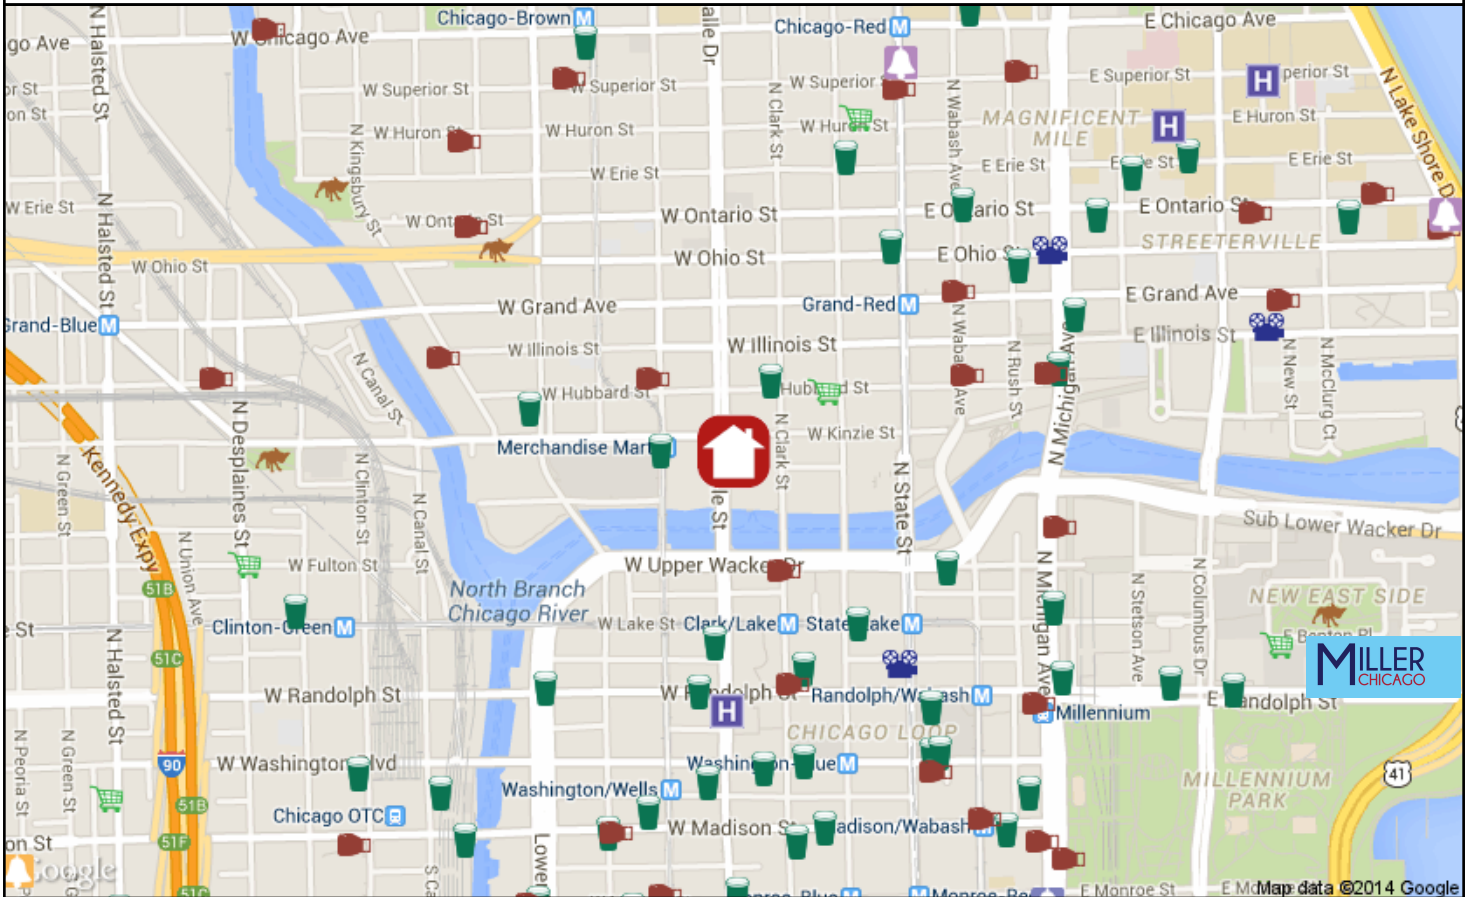

Home-Turf Report for 345 N LaSalle, Chicago, IL 60654

Prepared by: Andrea Miller // 312-513-8333

© Forum Analytics, LLC // Visit www.hometurfonline.com or call (800) 689-1652

City Ward#: 42

Alderman: BRENDAN REILLY
325 W HURON ST #510, 60654, 312-642-4242

Nearest Public High Schools:

Payton College Preparatory High School, 1034 North Wells St, 0.9mi N

Nearest Private High Schools:

Cornerstone Academy, 1111 N Wells St Fl 4, 1.0mi N
St. Ignatius College Preparatory School, 1076 W Roosevelt Rd, 1.9mi SW
Esperanza School, 520 N Marshfield Ave, 1.9mi W

Nearest Public Elementary Schools:

Ogden Elementary School, 24 West Walton St, 0.8mi N
Salazar Elementary Bilingual Center, 160 West Wendell St, 0.9mi N

Nearest Private Elementary Schools:

Frances Xavier Warde School, 751 N State St, 0.5mi NE
Chicago Grammar School, 900 N Franklin St Ste 104, 0.7mi N

Nearest Public Library:

Harold Washington Branch Library, 400 S. State Street, 0.9mi S

Nearest Hospital:

Children's Memorial Hospital, 2300 Children's Plaza, 0.3mi S

Nearest Major Grocery Stores:

Trader Joe's, 44 E Ontario St, 0.1mi NE
Whole Foods, 30 West Huron St, 0.4mi N
Jewel-Osco, 370 N Desplaines St, 0.6mi W

Nearest Movie Theaters:

Gene Siskel Film Ctr, 164 N State St, 0.3mi SE
Amc Loews 600 North Michigan 9, 600 N Michigan Ave, 0.5mi NE

Nearest Major Health Clubs:

Escape 2 Fitness, 446 N Wells St, 0.1mi NW
Executive Sports & Fitness Ctr, 77 W Wacker Dr # 3900, 0.2mi SE

Nearest Starbucks:

470 MERCHANDISE MART, 0.1mi W

Nearest CTA Station:

Merchandise Mart, Brown, Purple (Express), 0.1mi W

Nearest Metra

Millenium Station, 0.6mi SE

- Starbucks
- Health Club
- Dog Park
- Major Grocery
- Library
- Hospital
- Theater
- CTA Station
- Metra Station
- Public Schools:
- High School
- Elementary
- Private Schools:
- High School
- Elementary