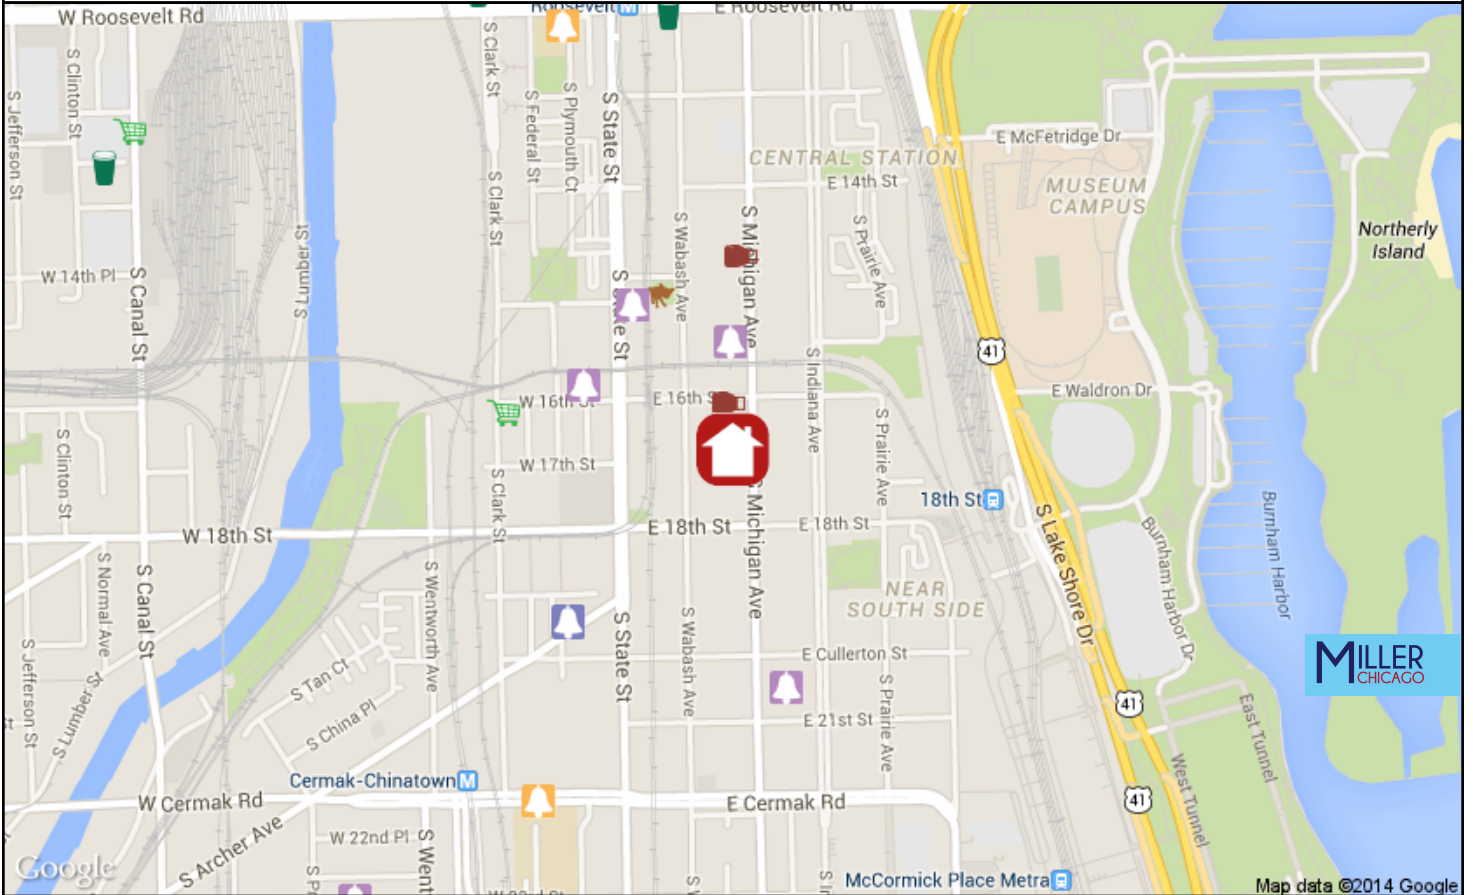

Home-Turf Report for 1620 S Michigan Ave #1012, Chicago, IL 60616

Prepared by: Andrea Miller // 312-513-8333

© Forum Analytics, LLC // Visit www.hometurfonline.com or call (800) 689-1652

City Ward#: 2

Alderman: ROBERT FIORETTI
429 S DEARBORN, 60605, 312-263-9273

Nearest Public Library:

Chinatown Branch Library, 2353 S. Wentworth Avenue, 0.8mi SW

Nearest Hospital:

Mercy Hospital and Med Center, 2525 South Michigan Avenue, 0.8mi S

Nearest Major Grocery Stores:

Mariano's, 1615 S. Clark St., 0.3mi W
Trader Joe's, 1147 S Wabash Ave, 0.6mi N
Jewel-Osco, 1340 S. Canal St., 0.9mi NW

Nearest Hospitals:

Mercy Hospital and Med Center, 2525 South Michigan Avenue, 0.8mi S
Michael Reese Hosp & Med Ctr, 2929 South Ellis Avenue, 1.1mi SE
Children's Memorial Hospital, 2300 Children's Plaza, 1.8mi N
Northwestern Memorial Hospital, 251 East Huron Street, 2.5mi N
University of Illinois Medical Center at Chicago, 1740 West Taylor Street, 2.5mi W

Nearest Major Grocery Stores:

Mariano's, 1615 S. Clark St., 0.3mi W
Trader Joe's, 1147 S Wabash Ave, 0.6mi N
Jewel-Osco, 1340 S. Canal St., 0.9mi NW
Jewel-Osco, 1224 South Wabash, 1.0mi N
Whole Foods, 1101 S. Canal St, 1.0mi NW