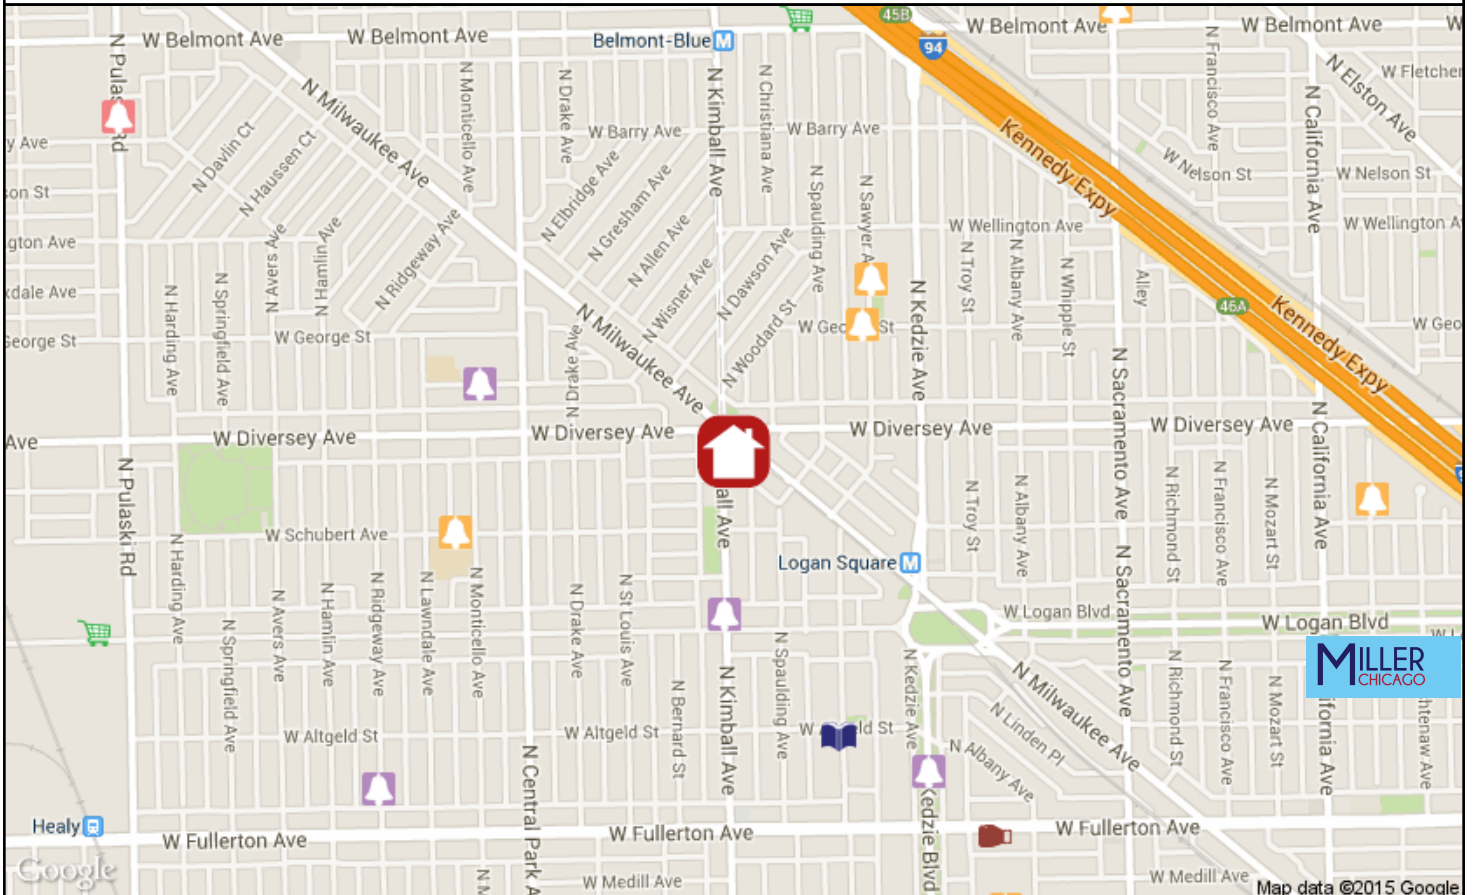

Home-Turf Report for 2778 N Milwaukee

Prepared by: Andrea Miller // 312-513-8333

© Forum Analytics, LLC // Visit www.hometurfonline.com or call (800) 689-1652

City Ward#: 35

Alderman: REY COLON
2710 N SAWYER AVE, 60647, 773-365-3535

Nearest Public High Schools:

Kelvyn Park High School, 4343 West Wrightwood Ave, 1.2mi W

Devry University Advantage Academy High School, 3300 North Campbell Ave, 1.3mi NE

Nearest Private High Schools:

Antonia Pantoja High School, 3121 N Pulaski Rd, 0.9mi W

Gordon Tech High School, 3633 N California Ave, 1.3mi NE

Lydia Urban Academy, 4300 W Irving Park Rd, 2.0mi NW

Nearest Public Elementary Schools:

Avondale Elementary School, 2945 North Sawyer Ave, 0.3mi NE

Monroe Elementary School, 3651 West Schubert Ave, 0.4mi W

Nearest Private Elementary Schools:

La Progresiva Preschool, 2609 N Kimball Ave, 0.2mi S

St. Hyacinth Basilica School, 3640 W Wolfram St, 0.3mi W

Nearest Public Library:

Logan Square Branch Library, 3255 W. Altgeld Street, 0.4mi S

Nearest Hospital:

Kindred Chicago Central Hosp, 4058 West Melrose Street, 1.0mi NW

Nearest Major Grocery Stores:

Aldi, 3320 W. Belmont, 0.6mi N

Aldi, 4030 West Wrightwood, 0.8mi W

Mariano's, 3350 N. Western Ave., 1.4mi NE

Nearest Movie Theaters:

City North 14, 2600 N Western Ave, 1.2mi E

Brew & View At the Vic, 3145 N Sheffield Ave, 3.0mi E

Nearest Major Health Clubs:

Curves, 3143 W Fullerton Ave, 0.6mi SE

Bodyparts Fitness, 3232 N Elston Ave, 0.9mi NE

Nearest Starbucks:

2543 N. California, 0.8mi E

Nearest CTA Station:

Logan Square, Blue Line, 0.2mi SE

Nearest Metra

Healy, 0.9mi SW

- Starbucks
- Health Club
- Dog Park
- Major Grocery
- Library
- Hospital
- Theater
- CTA Station
- Metra Station
- **Public Schools:**
- High School
- Elementary
- **Private Schools:**
- High School
- Elementary

Forum Analytics, LLC and the users of Home-Turf assume no responsibility for any loss or impact resulting from the use of this information. No representations are made regarding the accuracy of the information provided. All data is subject to change and should be verified with local sources.